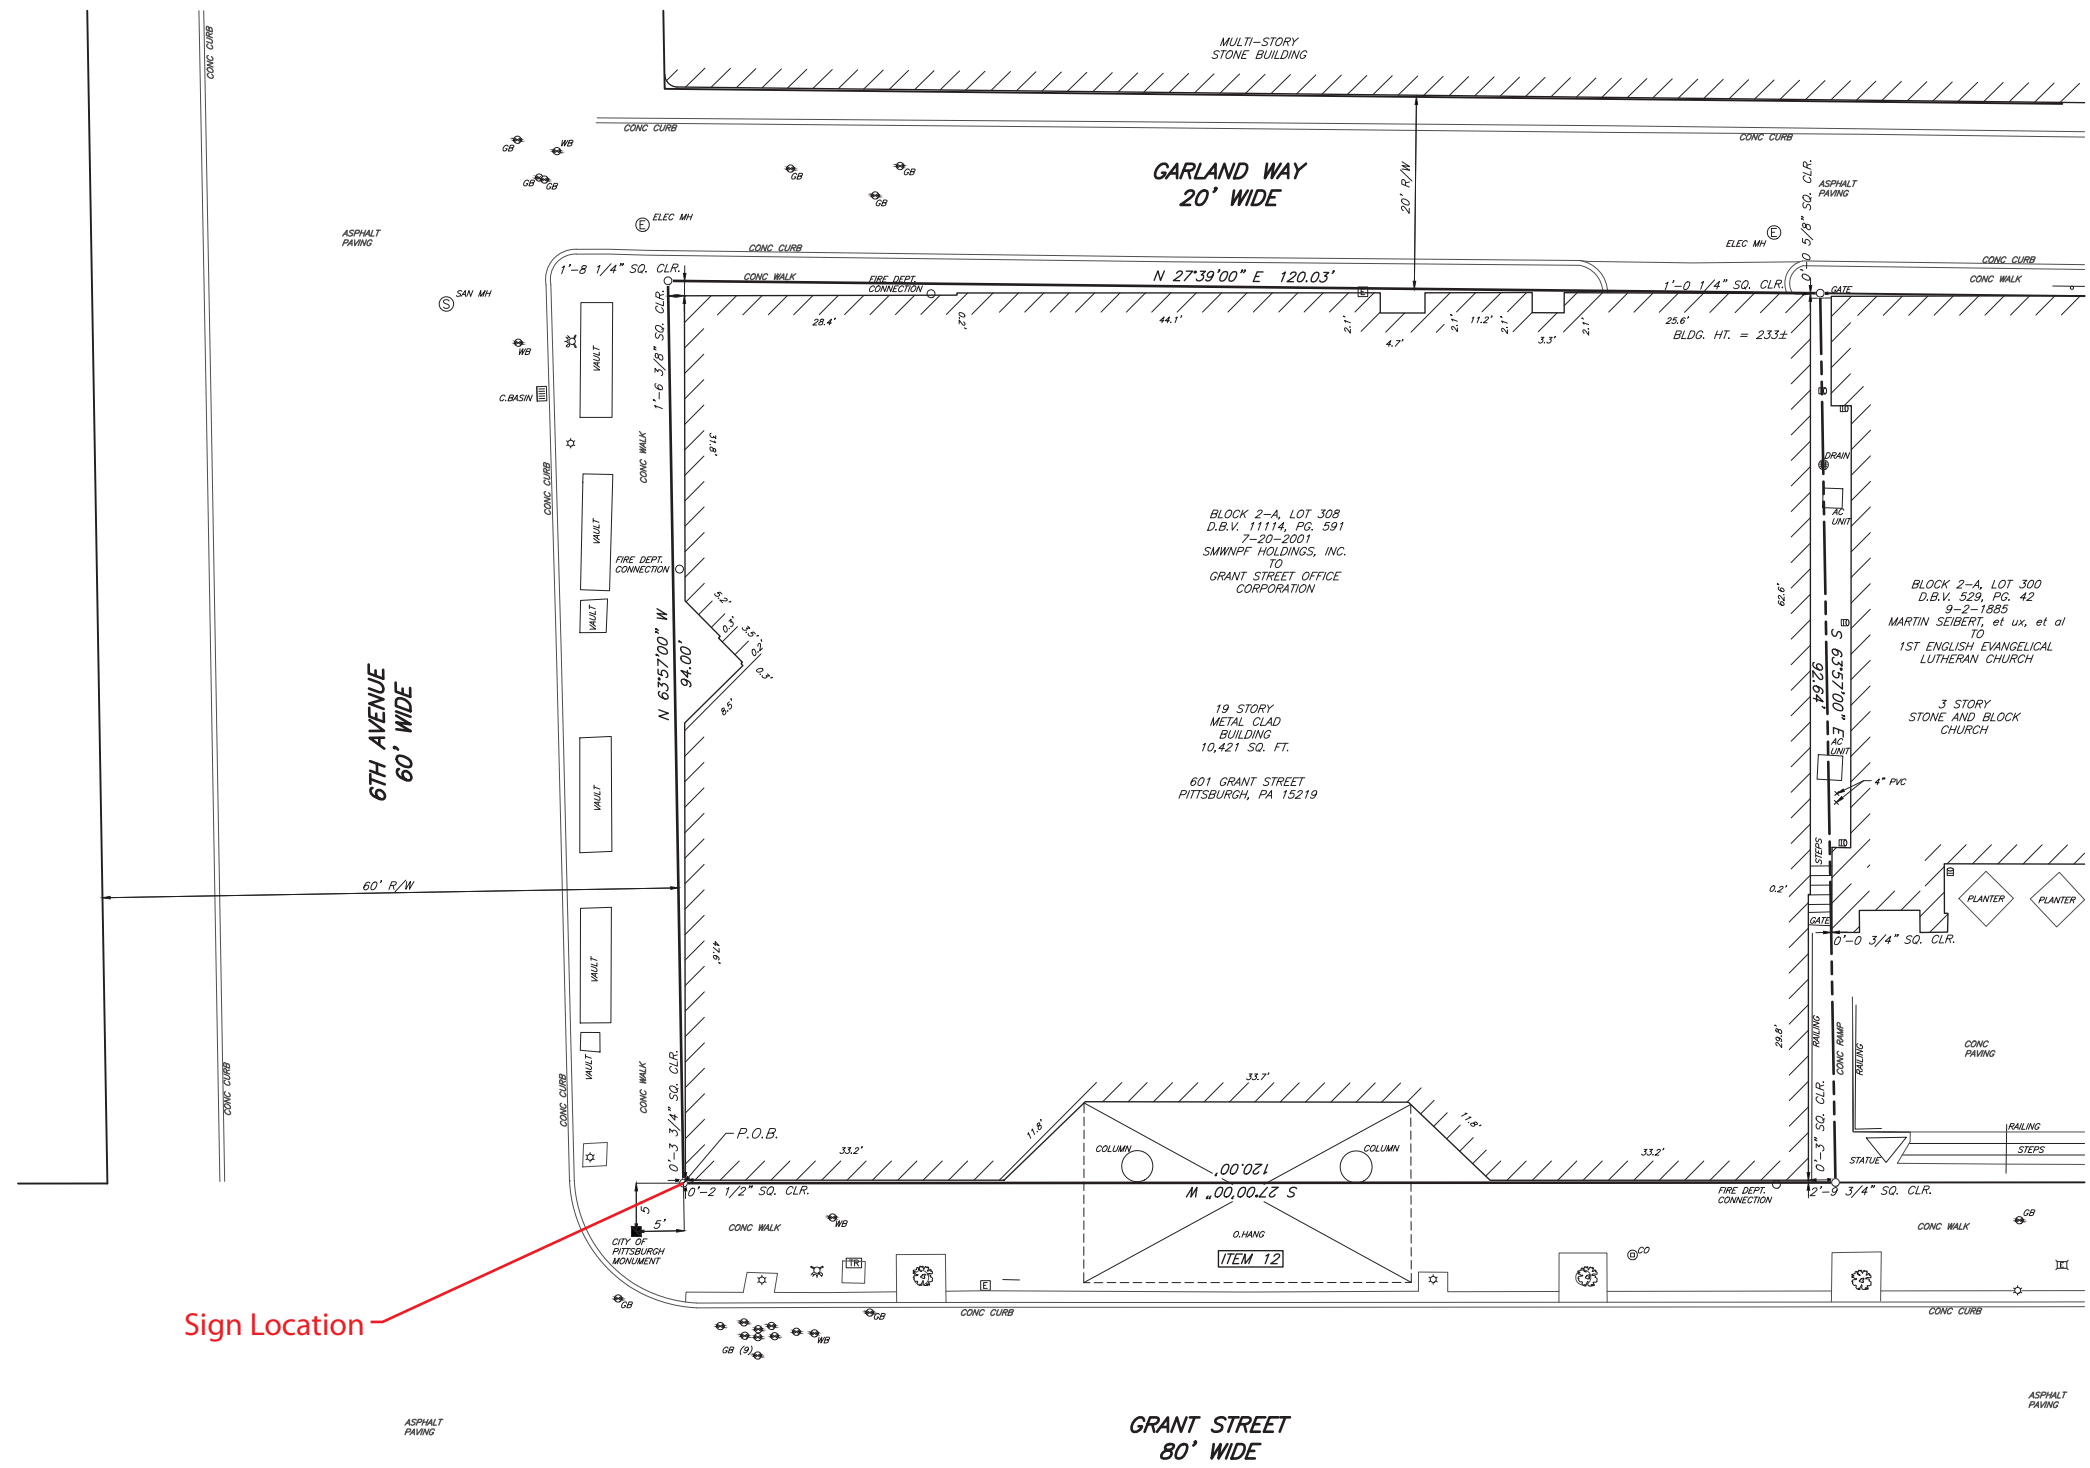

Bernstein Burkley
601 Grant Street
Pittsburgh, PA 15219

SITE PLAN
SCALE: 1/2" = 10'-0"

50 Halstead Blvd.
Suite 17
Zelenople, PA 16063
Tel 724.452.8699
Fax 724.452.8629

Ray Roccon, President
Ray@SignInnovation.com

- 1 Cover Page
- 2 Site Plan
- 3 Blade Sign Render
- 4 Blade Sign Details

Bernstein Burkley
601 Grant Street
Pittsburgh, PA 15219

www.signinnovation.com

SIGN ELEVATION
SCALE: 1" = 7'-0"

50 Halstead Blvd.
Suite 17
Zelienople, PA 16063
Tel 724.452.8699
Fax 724.452.8629
www.signinnovation.com

Ray Roccon, President
Ray@SignInnovation.com

- 1 Cover Page
- 2 Site Plan
- 3 Blade Sign Render
- 4 Blade Sign Details

Bernstein Burkley
601 Grant Street
Pittsburgh, PA 15219

BLADE SIGN DETAILS

SIGN PROFILE
SCALE: 3/8" = 1'-0"

SIGN ELEVATION
SCALE: 1/2" = 1'-0"

36.94 SQ FT

Color Profiles

50 Halstead Blvd.
Suite 17
Zelienople, PA 16063

Tel 724.452.8699
Fax 724.452.8629

www.signinnovation.com

Ray Roccon, President
Ray@SignInnovation.com