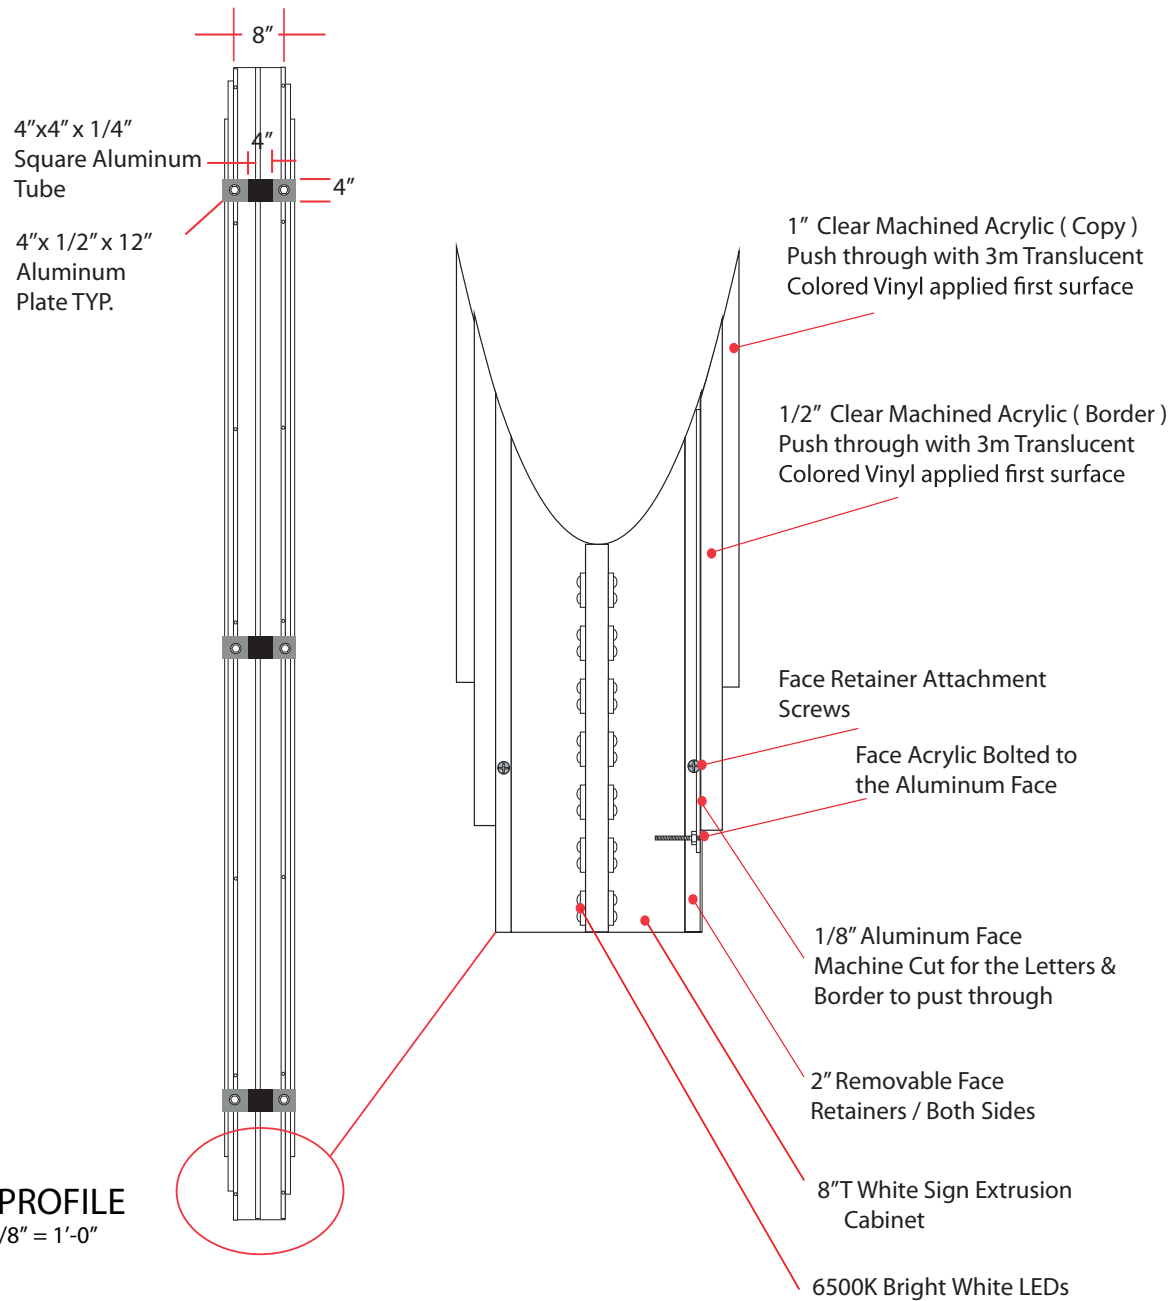

Ray Roccon, President
Ray@SignInnovation.com

- 1 Cover Page
- 2 Site Plan
- 3 Blade Sign Render
- 4 Blade Sign Details

Bernstein Burkley
601 Grant Street
Pittsburgh, PA 15219

BLADE SIGN DETAILS

SIGN PROFILE
SCALE: 3/8" = 1'-0"