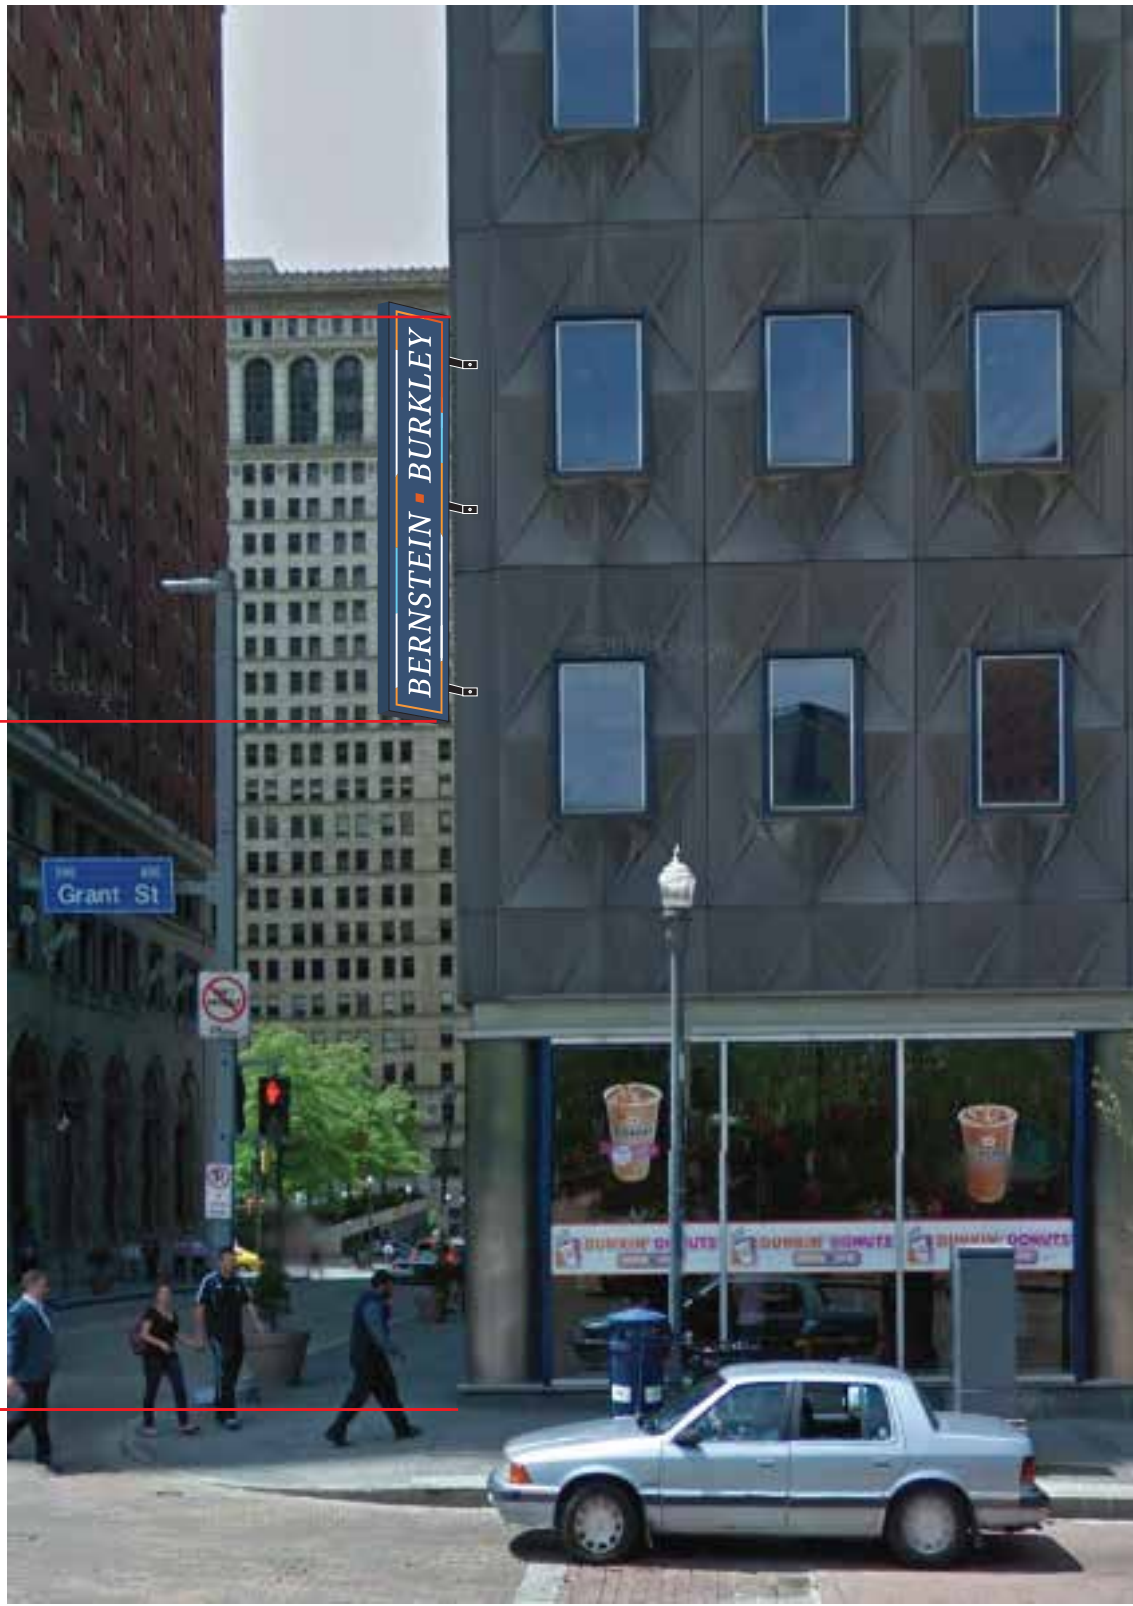

SIGN ELEVATION
SCALE: 1" = 7'-0"

50 Halstead Blvd.
Suite 17
Zelienople, PA 16063
Tel 724.452.8699
Fax 724.452.8629
www.signinnovation.com

Ray Roccon, President
Ray@SignInnovation.com

- 1 Cover Page
- 2 Site Plan
- 3 Blade Sign Render
- 4 Blade Sign Details

Bernstein Burkley
601 Grant Street
Pittsburgh, PA 15219