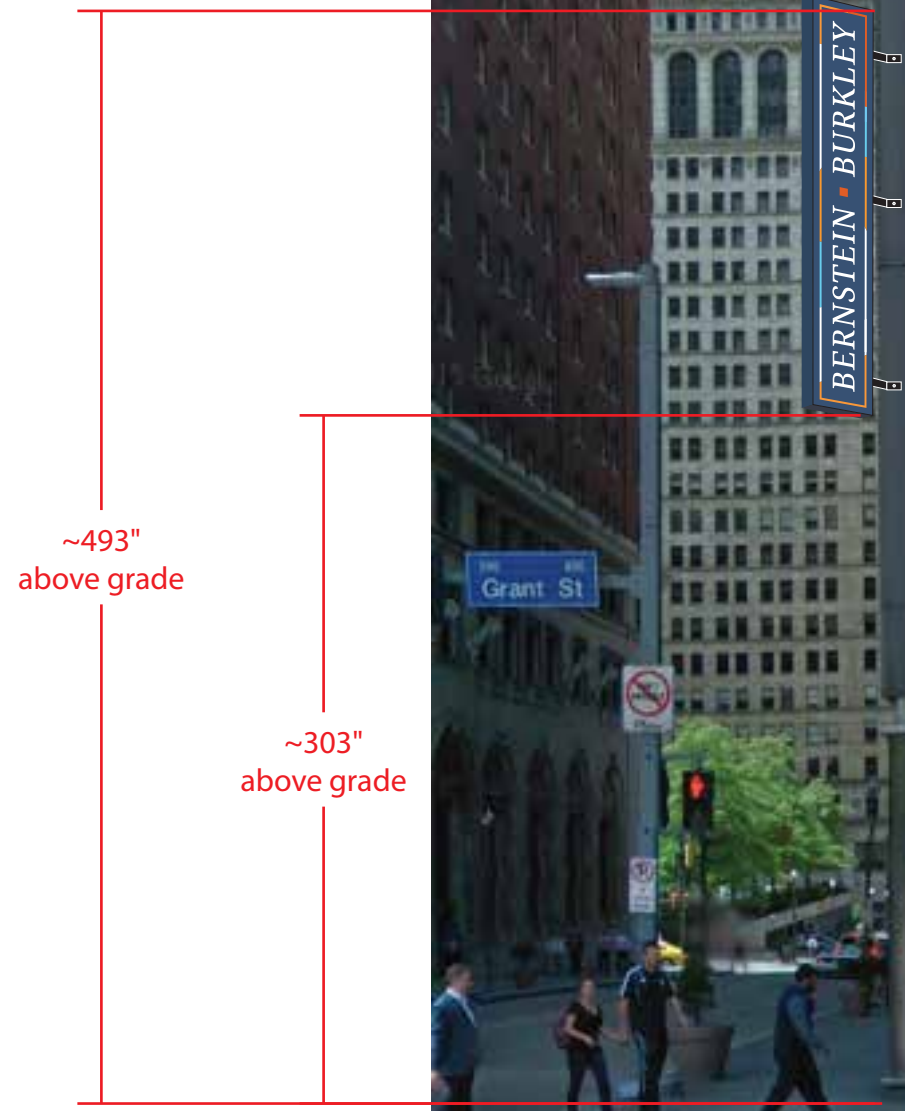

SIGN ELEVATION
SCALE: 1" = 7'-0"

50 Halstead Blvd.
Suite 17
Zelienople, PA 16063
Tel 724.452.8699
Fax 724.452.8629
www.signinnovation.com

Ray Roccon, President
Ray@SignInnovation.com

- 1 Cover Page
- 2 Site Plan
- 3 Blade Sign Render
- 4 Blade Sign Details

Bernstein Burkley
601 Grant Street
Pittsburgh, PA 15219