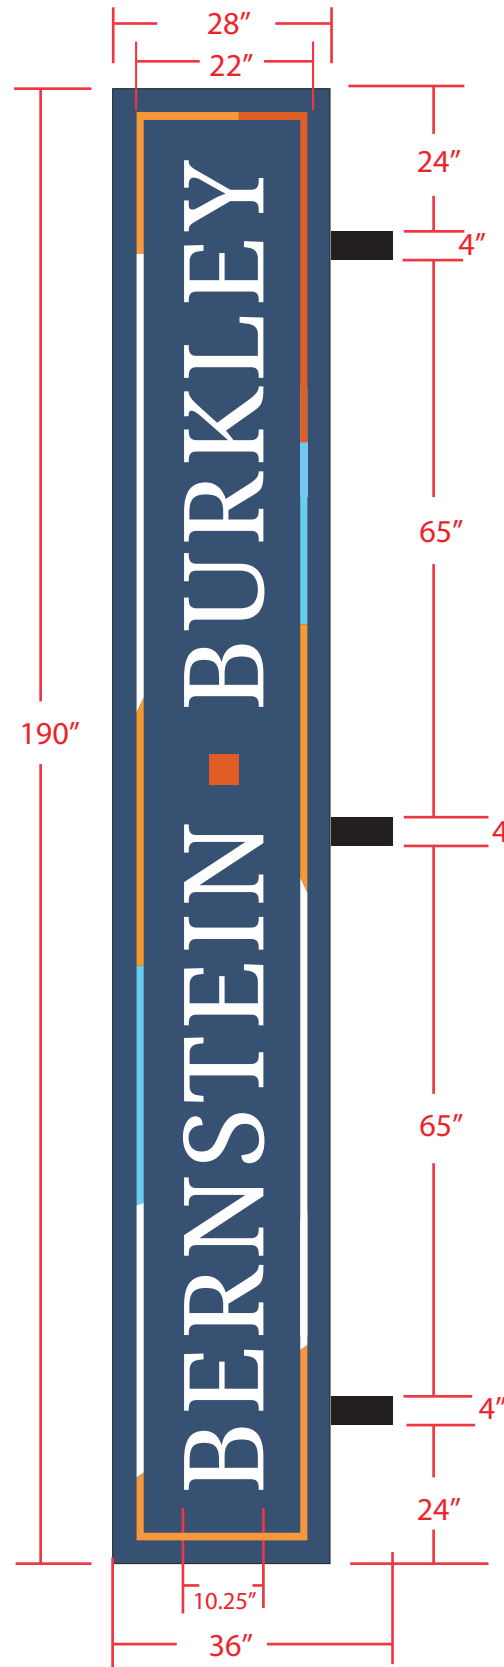

- 1 Cover Page
- 2 Site Plan
- 3 Blade Sign Render
- 4 Blade Sign Details

Bernstein Burkley
601 Grant Street
Pittsburgh, PA 15219

www.signinnovation.com

SIGN ELEVATION
SCALE: 1" = 7'-0"

50 Halstead Blvd.
Suite 17
Zelienople, PA 16063
Tel 724.452.8699
Fax 724.452.8629
www.signinnovation.com

Ray Roccon, President
Ray@SignInnovation.com

- 1 Cover Page
- 2 Site Plan
- 3 Blade Sign Render
- 4 Blade Sign Details

Bernstein Burkley
601 Grant Street
Pittsburgh, PA 15219

BLADE SIGN DETAILS

SIGN PROFILE
SCALE: 3/8" = 1'-0"

SIGN ELEVATION
SCALE: 1/2" = 1'-0"

36.94 SQ FT

Color Profiles

50 Halstead Blvd.
Suite 17
Zelienople, PA 16063

Tel 724.452.8699
Fax 724.452.8629

www.signinnovation.com

Ray Roccon, President
Ray@SignInnovation.com