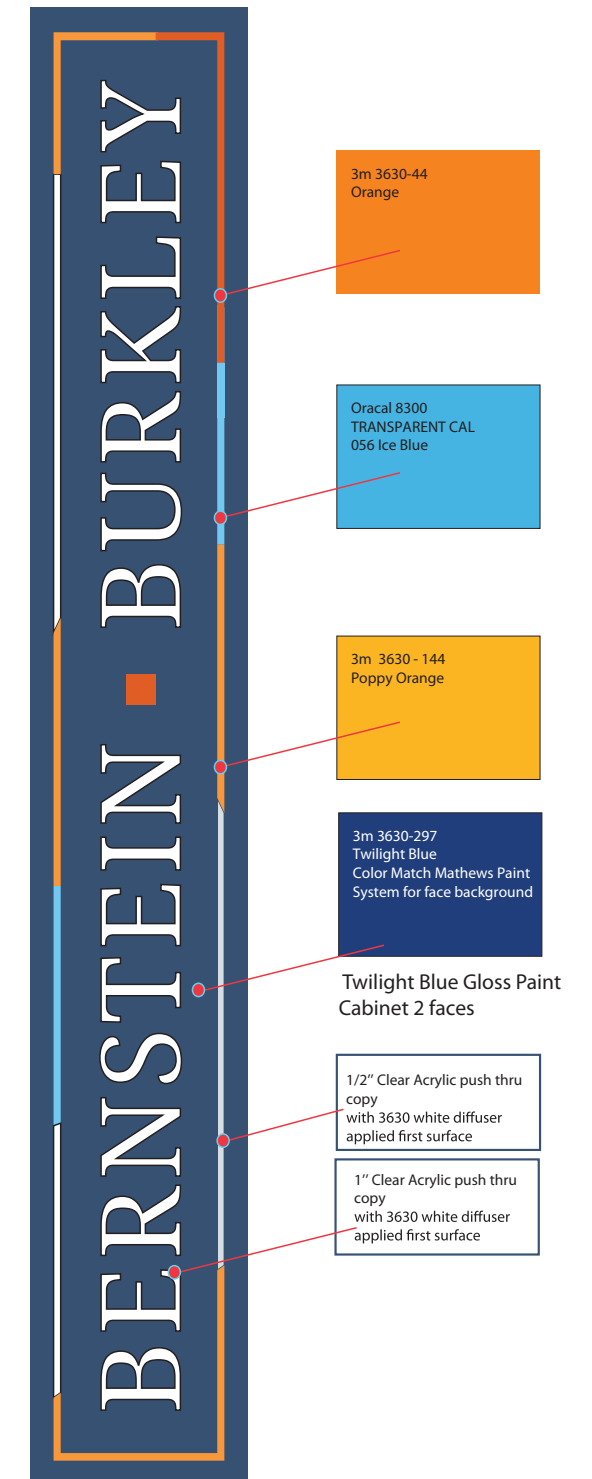

Color Profiles

50 Halstead Blvd.
Suite 17
Zelienople, PA 16063

Tel 724.452.8699
Fax 724.452.8629

www.signinnovation.com

Ray Roccon, President
Ray@SignInnovation.com

- 1 Cover Page
- 2 Site Plan
- 3 Blade Sign Render
- 4 Blade Sign Details

Bernstein Burkley
601 Grant Street
Pittsburgh, PA 15219