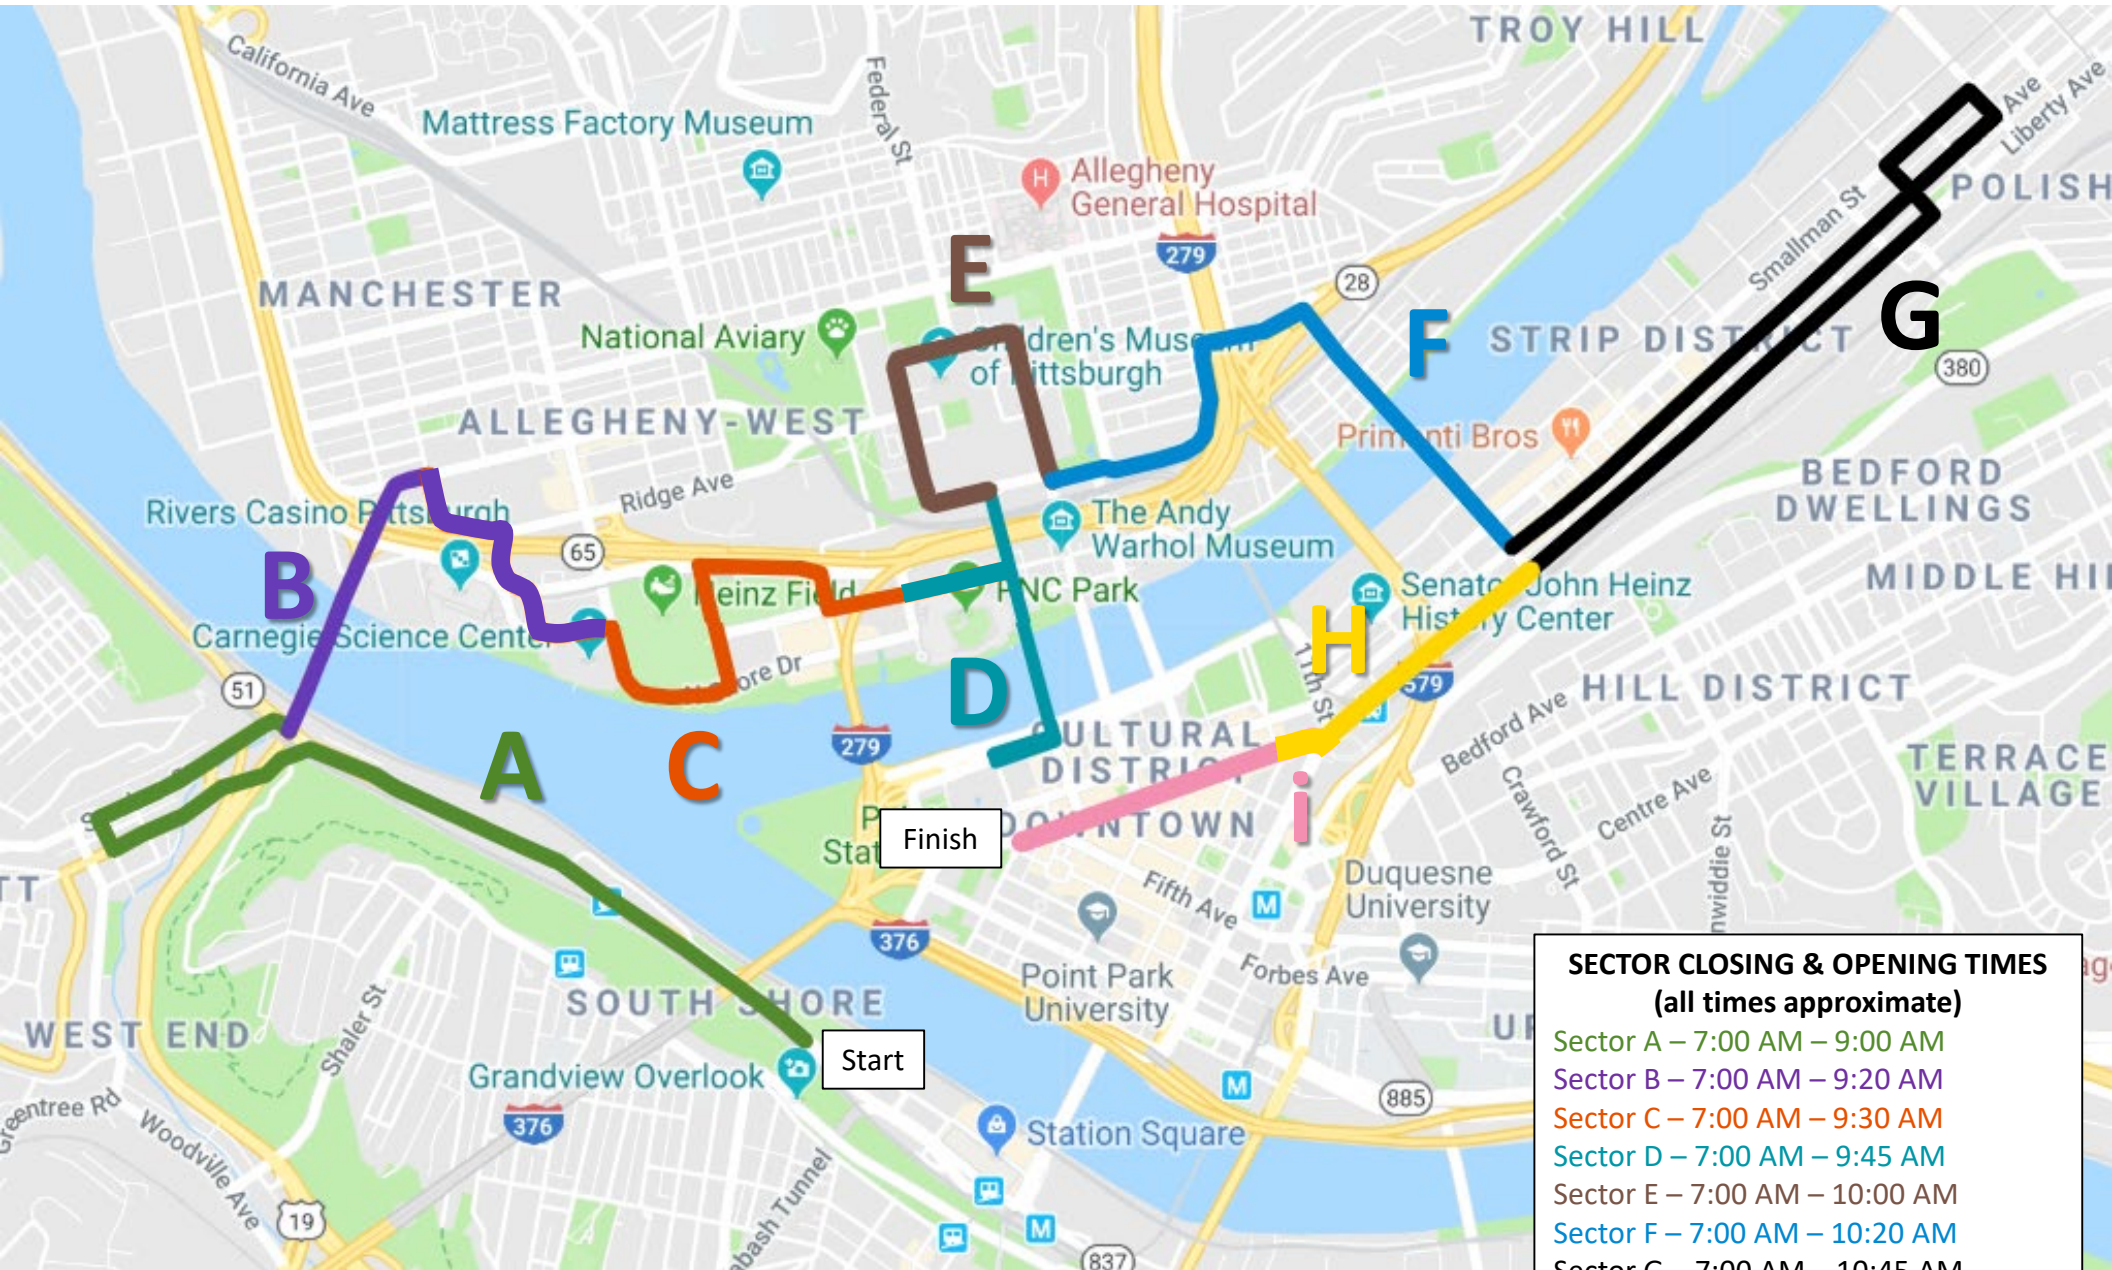

2019 EQT 10 Miler – Sector Closure Map

November 2, 2019

Last Updated 9/27/18

SECTOR CLOSING & OPENING TIMES (all times approximate)	
Sector A	7:00 AM – 9:00 AM
Sector B	7:00 AM – 9:20 AM
Sector C	7:00 AM – 9:30 AM
Sector D	7:00 AM – 9:45 AM
Sector E	7:00 AM – 10:00 AM
Sector F	7:00 AM – 10:20 AM
Sector G	7:00 AM – 10:45 AM
Sector H	7:00 AM – 11:00 AM
Sector I	6:30 AM – 12:00 PM