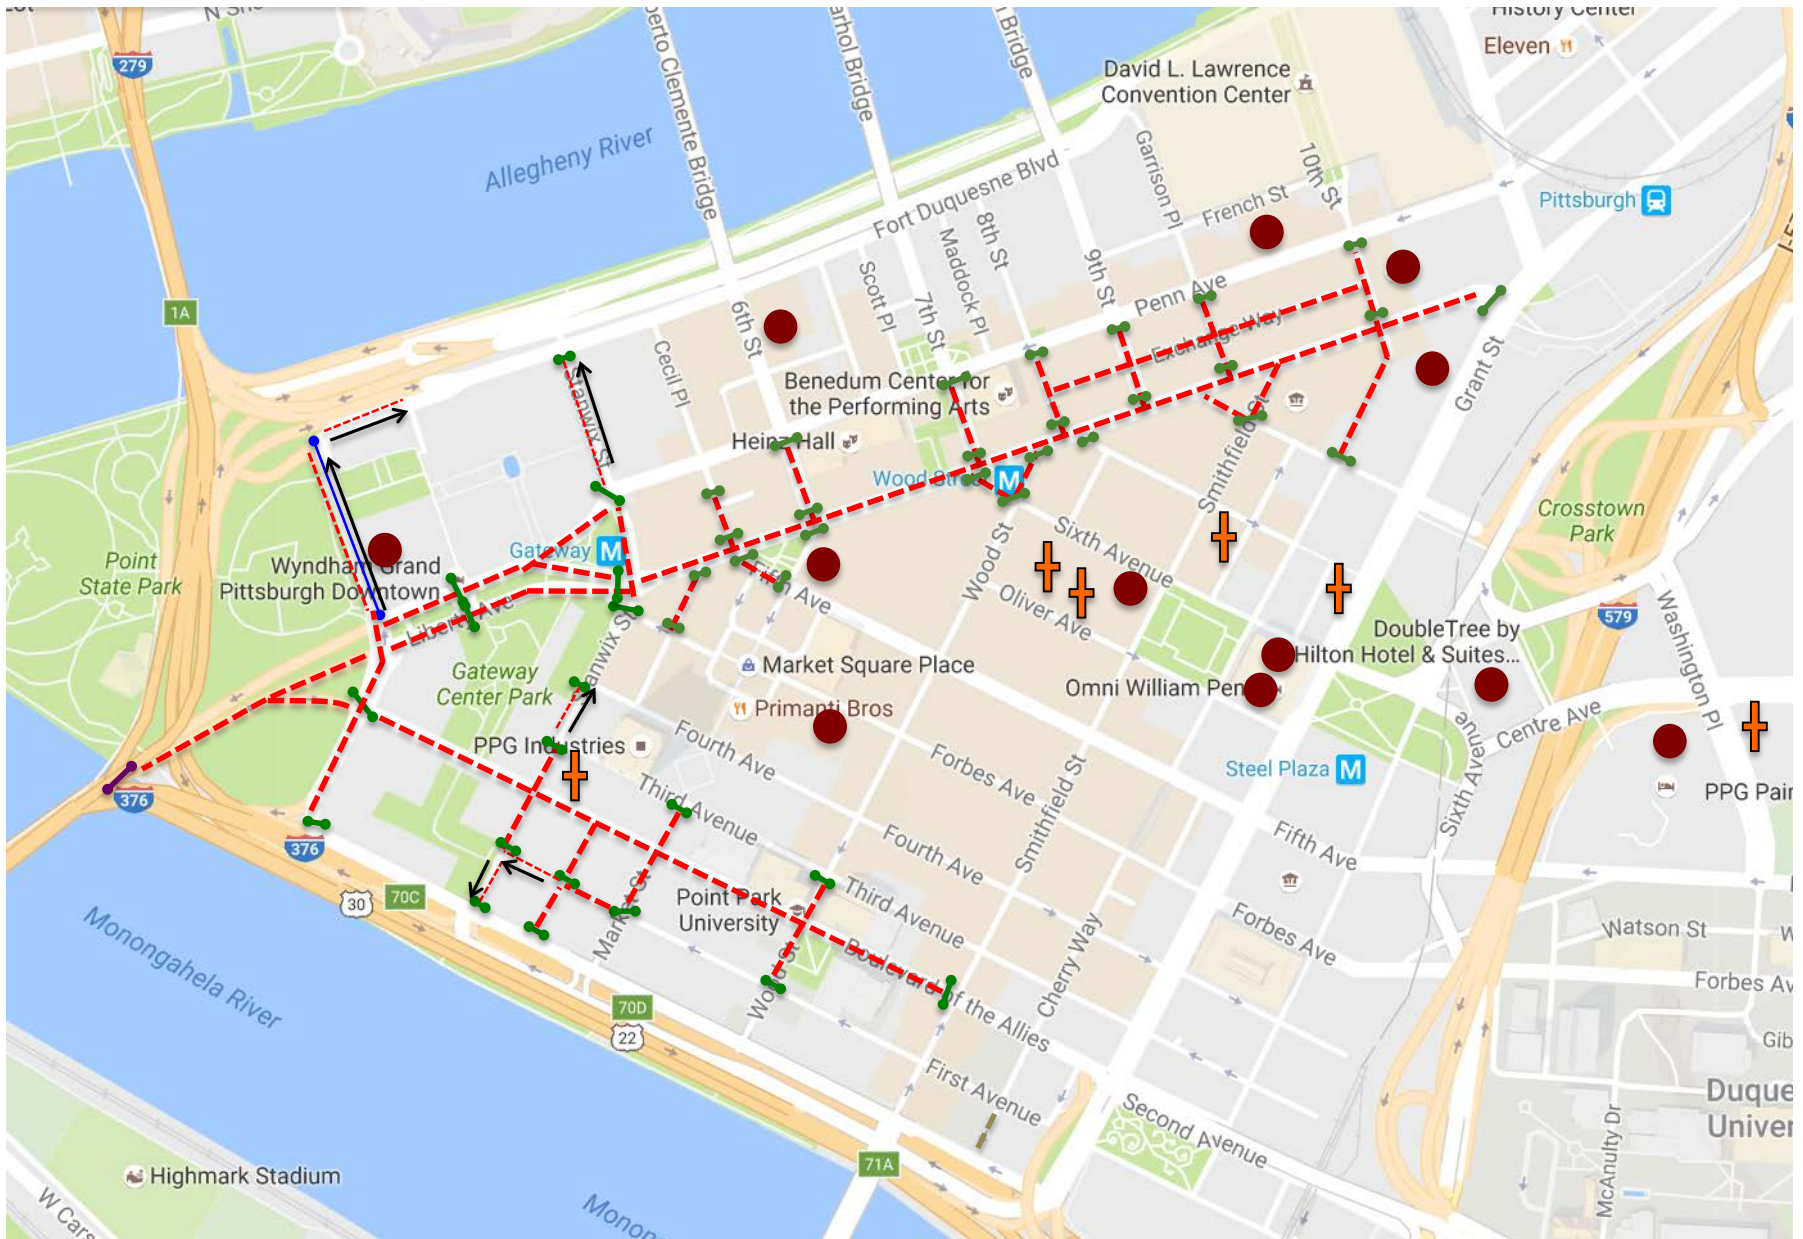

# (5/4) Saturday, 12:30 PM – (5/5) Sunday, 1:00 AM

- = Road Closed
- = Road Closed Due to Construction & Pirates Game
- = Road Reversal – Emergency Vehicles Only
- = Penn Dot Road Block
- = Hotel
- = Church
- = One-Way Traffic
- = Road Block
- = Rae-Lyn Road Block

# (5/5) Sunday, 1:00 AM – 4:00 AM

- - - = Road Closed
- - - = Road Closed Due to Construction & Pirates Game
- - - = Road Reversal – Emergency Vehicles Only
- | = Road Block
- | = Rae-Lyn Road Block
- | = Penn Dot Road Block
- = Hotel
- + = Church
- ↑ = One-Way Traffic

# (5/5) Sunday, 4:00 AM – 5:30 AM

- - - = Road Closed
- - - = Road Closed Due to Construction & Pirates Game
- - - = Road Reversal – Emergency Vehicles Only
- | = Road Block
- | = Rae-Lyn Road Block
- | = Penn Dot Road Block
- = Hotel
- + = Church
- ↑ = One-Way Traffic

# (5/5) Sunday, 5:30 AM – 6:30 AM

- - - = Road Closed
- - - = Road Closed Due to Construction & Pirates Game
- - - = Road Reversal – Emergency Vehicles Only
- | = Road Block
- | = Rae-Lyn Road Block
- | = Penn Dot Road Block
- = Hotel
- + = Church
- ↑ = One-Way Traffic