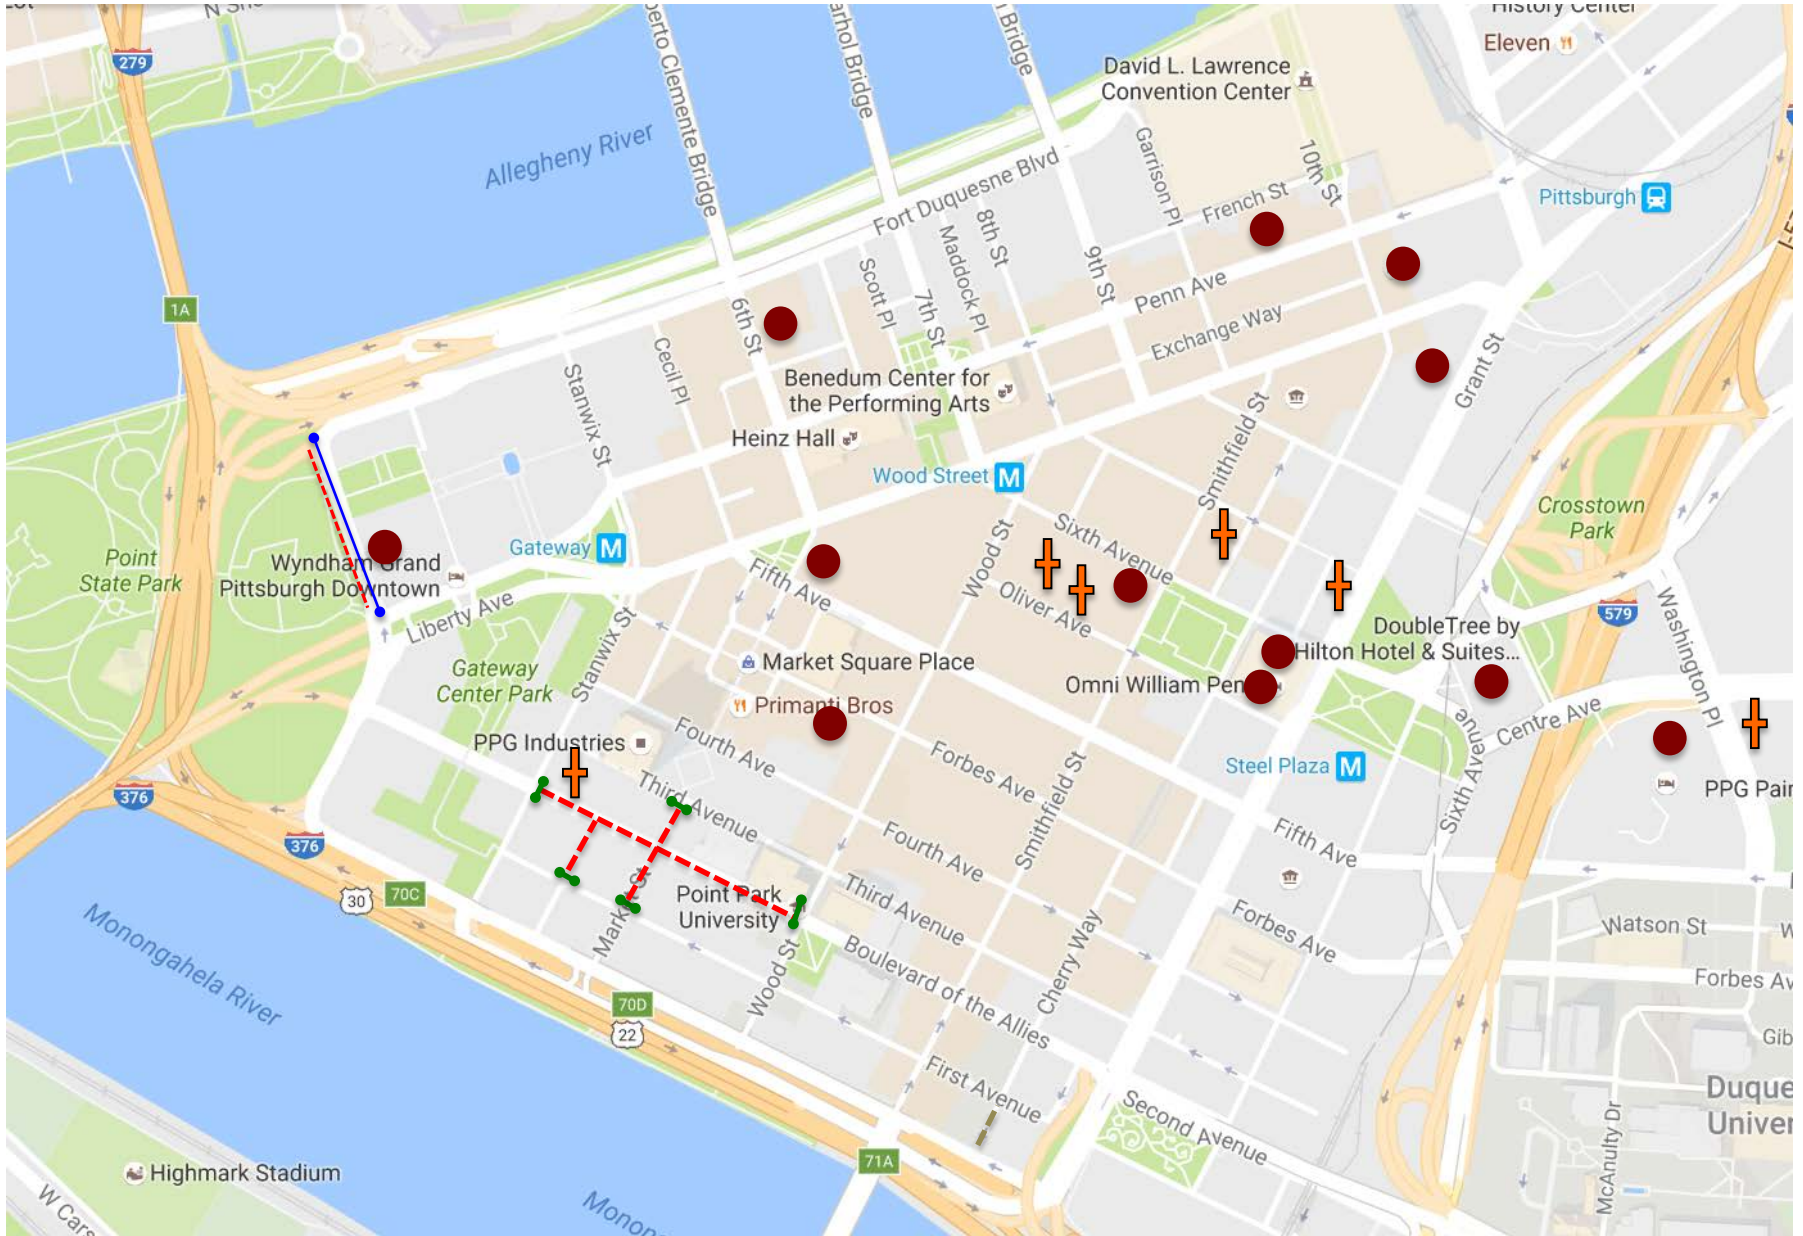

(5/3) Friday, 12:00 PM – (5/4) Saturday, 7:15 AM

- = Road Closed
- = Road Closed Due to Construction & Pirates Game
- = Road Reversal - Emergency Vehicles Only
- = Road Block
- = Rae-Lyn Road Block
- = Penn Dot Road Block
- = Hotel
- = Church
- = One-Way Traffic