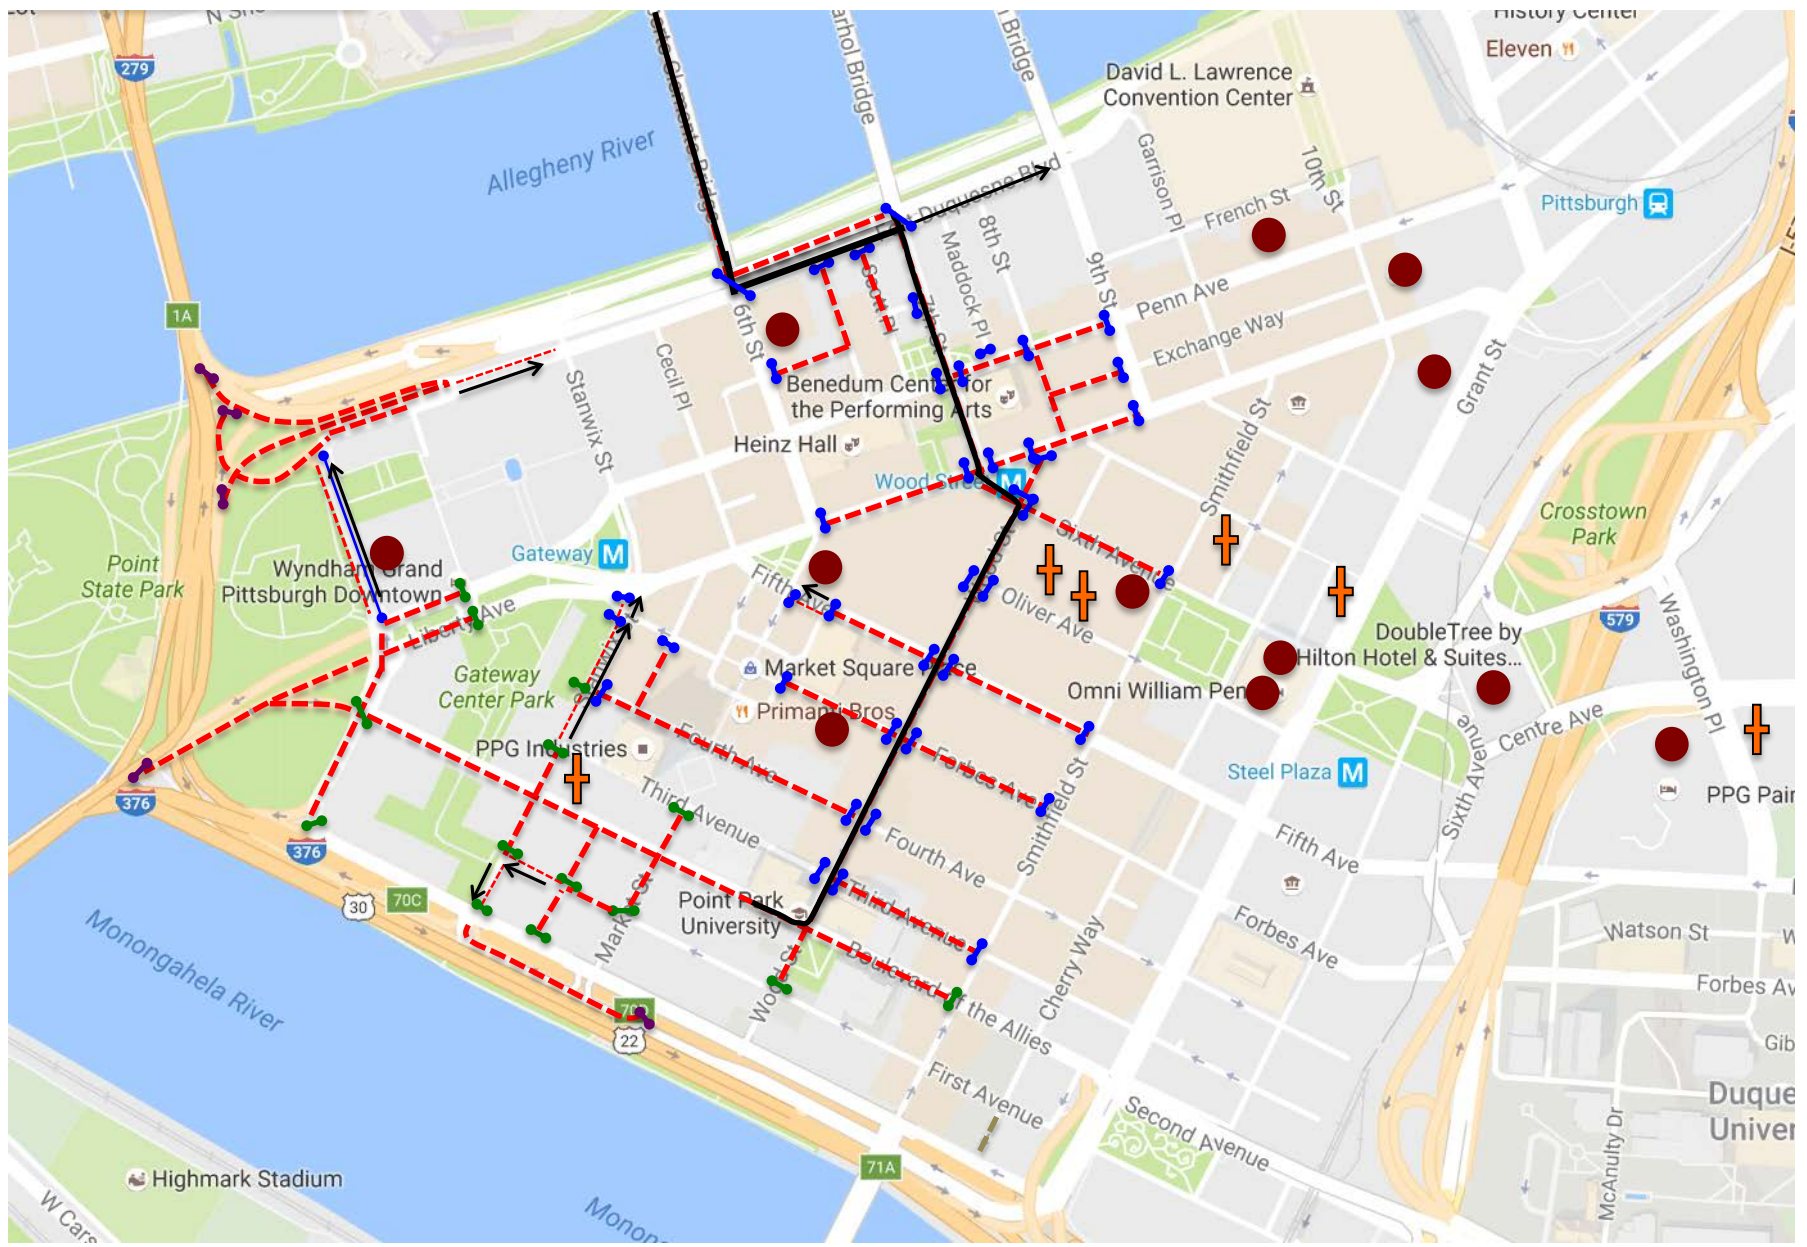

(5/4) Saturday, 7:15 AM – 12:30 PM

- - - = Road Closed
- - - = Road Closed Due to Construction & Pirates Game
- - - = Road Reversal - Emergency Vehicles Only
- = Road Block
- = Rae-Lyn Road Block
- = Penn Dot Road Block
- = Hotel
- + = Church
- ↑ = One-Way Traffic