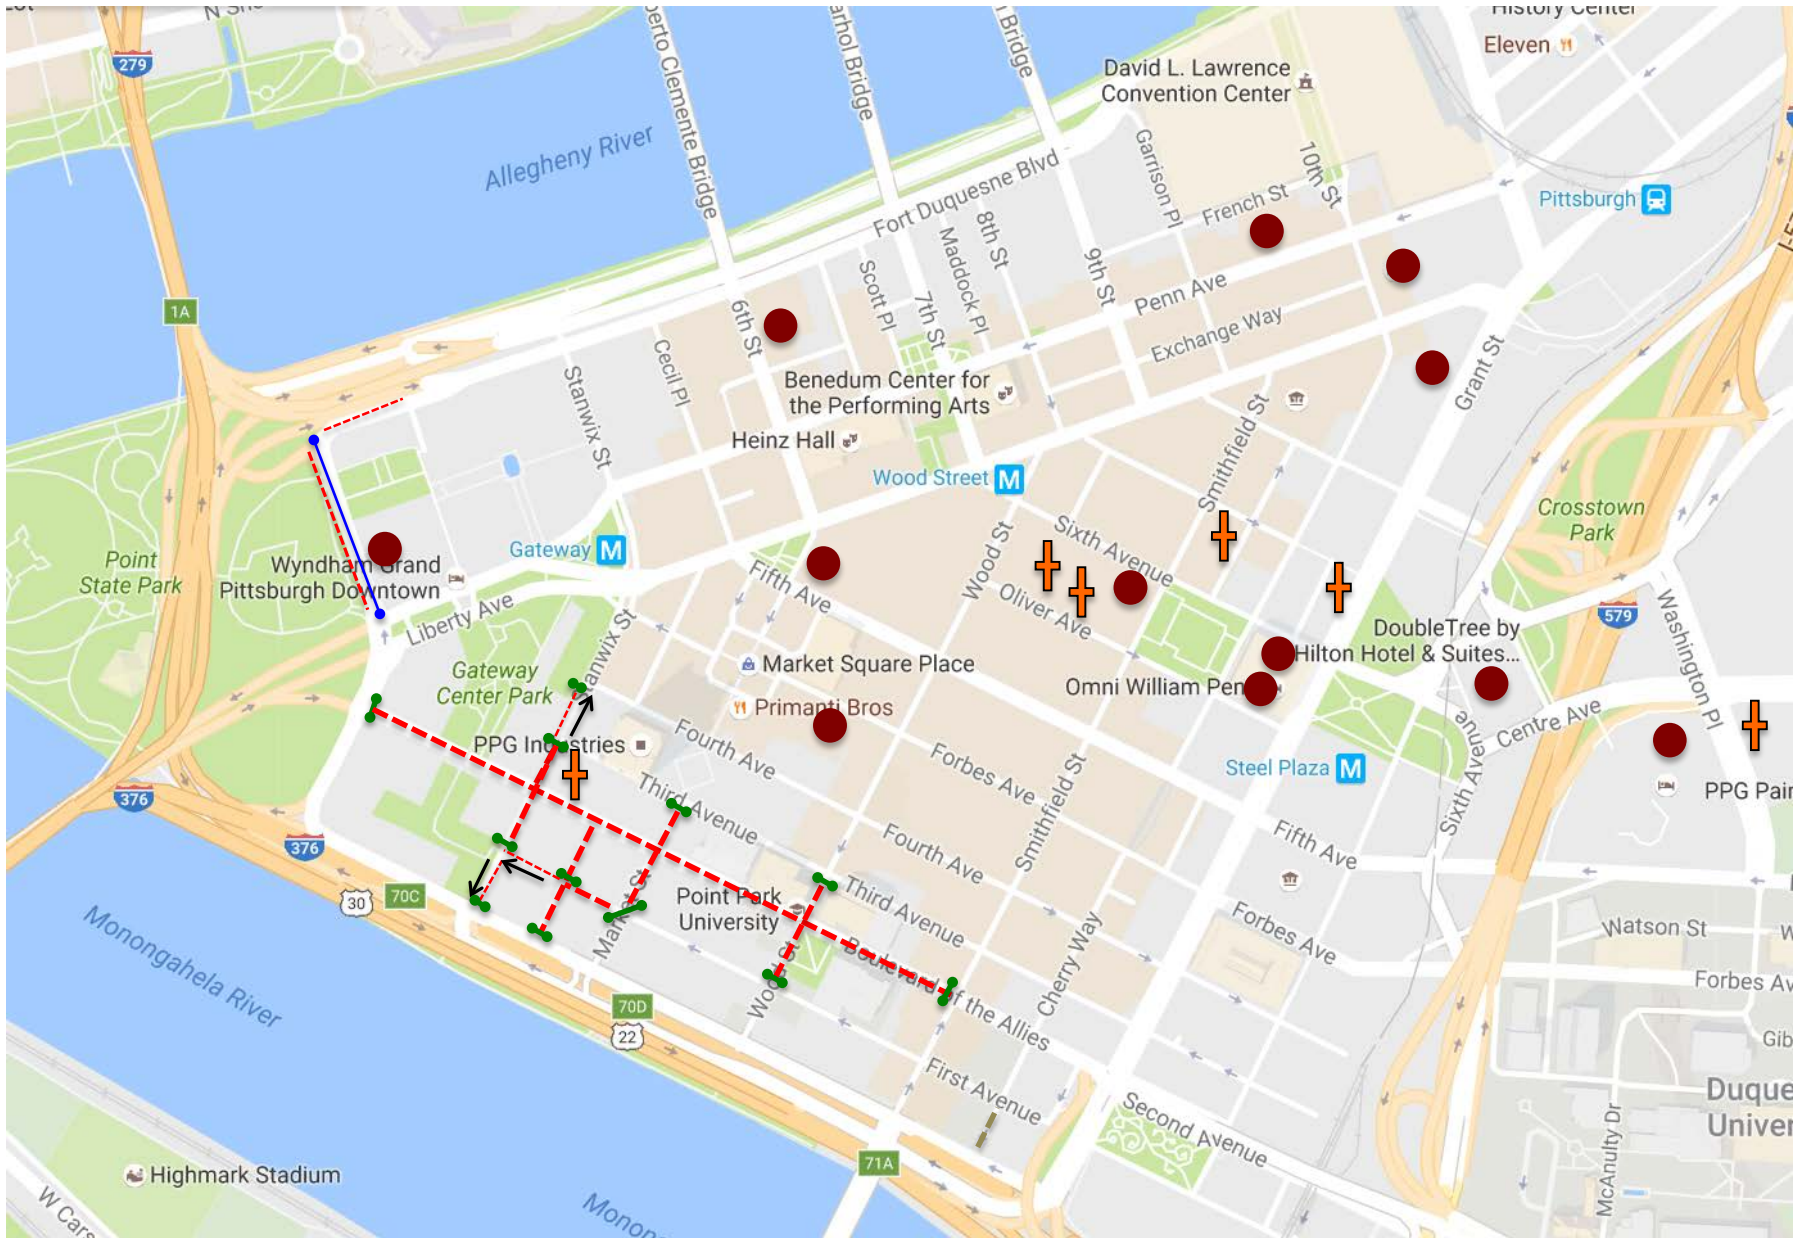

# (5/5) Sunday, 11:15 AM – 2:20 PM

- = Road Closed
- = Road Closed Due to Construction & Pirates Game
- = Road Reversal – Emergency Vehicles Only
- = Road Block
- = Rae-Lyn Road Block
- = Penn Dot Road Block
- = Hotel
- = Church
- = One-Way Traffic

# (5/5) Sunday, 2:20 PM – 2:35 PM

- - - = Road Closed
- - - = Road Closed Due to Construction & Pirates Game
- - - = Road Reversal – Emergency Vehicles Only
- |— = Road Block
- |— = Rae-Lyn Road Block
- |— = Penn Dot Road Block
- = Hotel
- + = Church
- ↑ = One-Way Traffic

# (5/5) Sunday, 2:35 PM – 3:15 PM

- - - = Road Closed
- - - = Road Closed Due to Construction & Pirates Game
- - - = Road Reversal – Emergency Vehicles Only
- | = Road Block
- | = Rae-Lyn Road Block
- | = Penn Dot Road Block
- = Hotel
- + = Church
- ↑ = One-Way Traffic

# (5/5) Sunday, 3:15 PM – 4:30 PM

-  = Road Closed
-  = Road Closed Due to Construction & Pirates Game
-  = Road Reversal – Emergency Vehicles Only
-  = Road Block
-  = Rae-Lyn Road Block
-  = Penn Dot Road Block
-  = Hotel
-  = Church
-  = One-Way Traffic