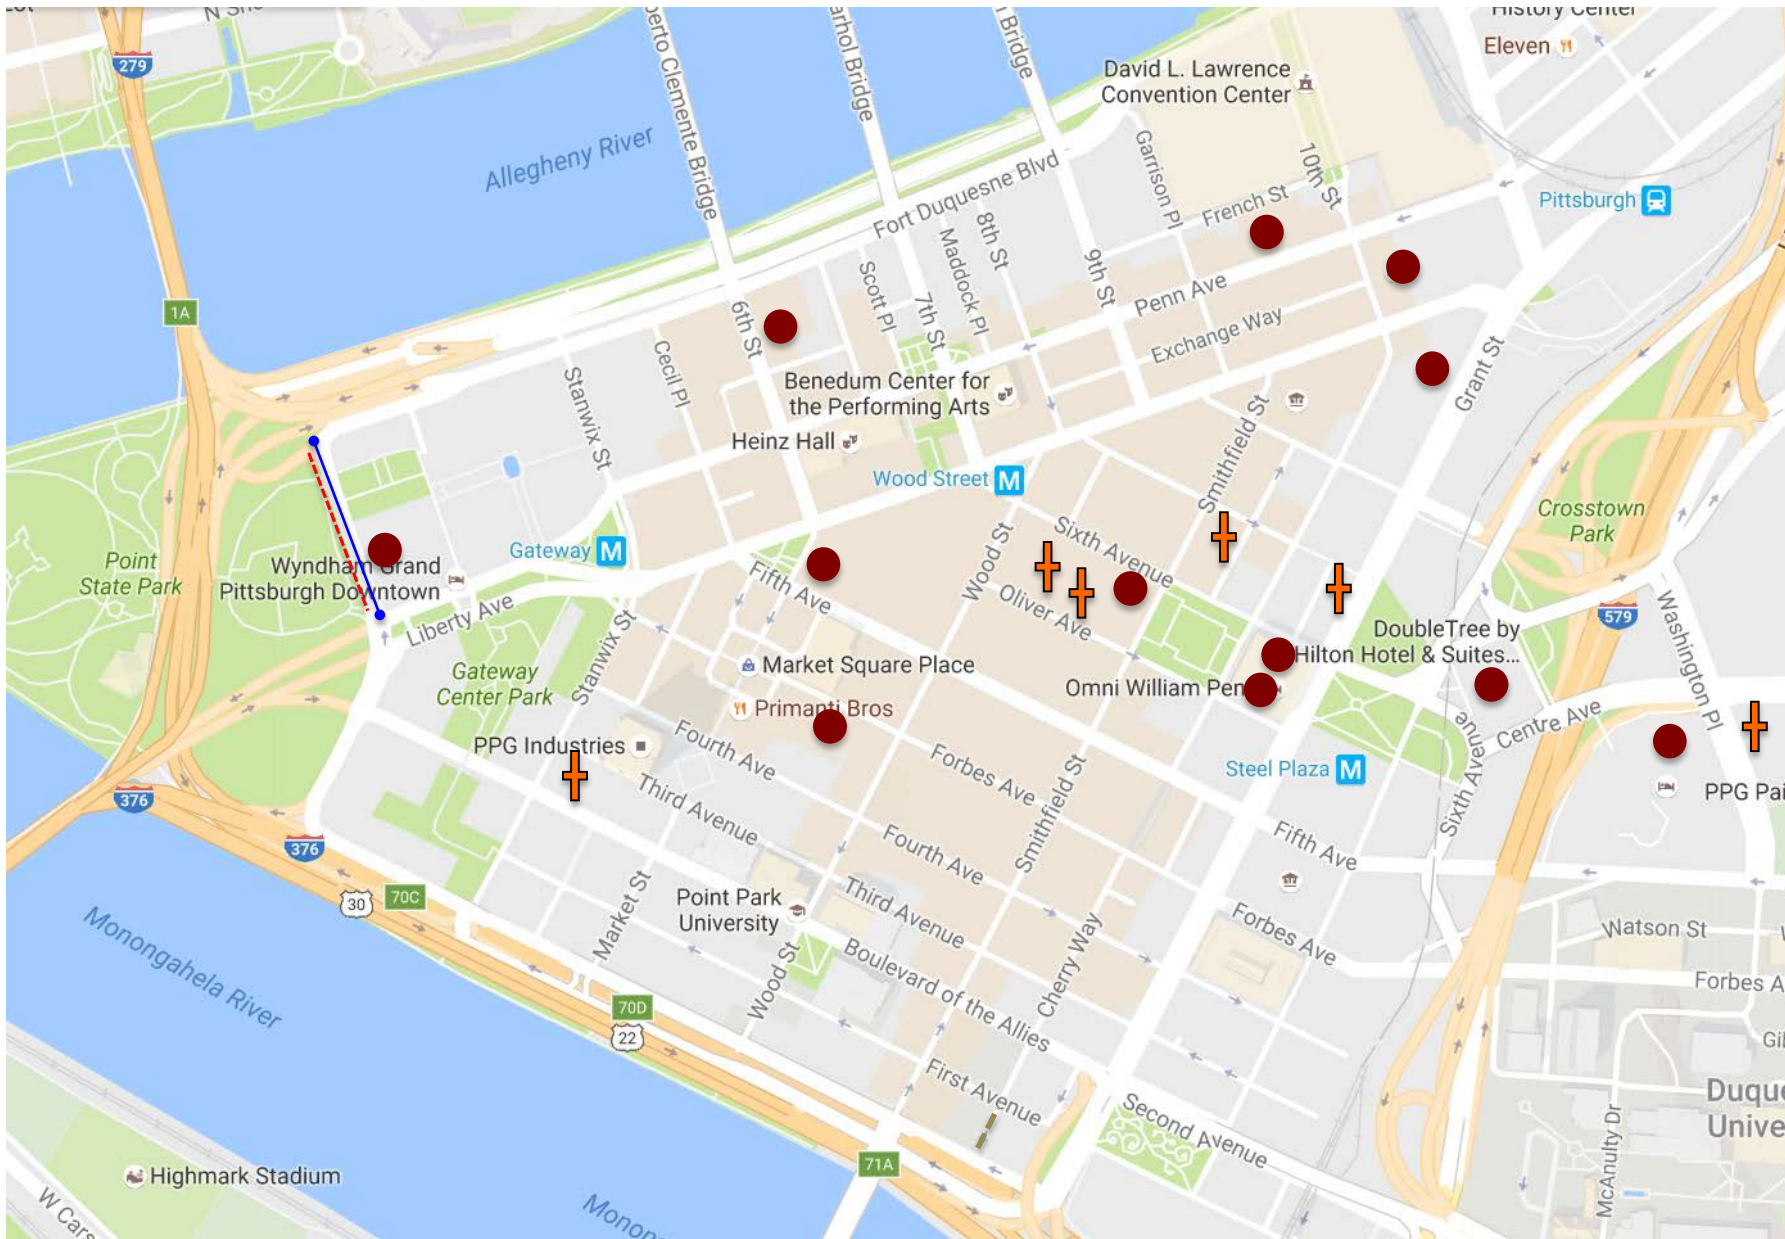

# (5/5) Sunday, 2:35 PM – 3:15 PM

- - - = Road Closed
- - - = Road Closed Due to Construction & Pirates Game
- - - = Road Reversal – Emergency Vehicles Only
- | = Road Block
- | = Rae-Lyn Road Block
- | = Penn Dot Road Block
- = Hotel
- + = Church
- ↑ = One-Way Traffic

# (5/5) Sunday, 3:15 PM – 4:30 PM

-  = Road Closed
-  = Road Closed Due to Construction & Pirates Game
-  = Road Reversal – Emergency Vehicles Only
-  = Road Block
-  = Rae-Lyn Road Block
-  = Penn Dot Road Block
-  = Hotel
-  = Church
-  = One-Way Traffic

# (5/5) Sunday, 4:30 PM – 5:30 PM

- = Road Closed
- = Road Closed Due to Construction & Pirates Game
- = Road Reversal - Emergency Vehicles Only
- = Road Block
- = Rae-Lyn Road Block
- = Penn Dot Road Block
- = Hotel
- = Church
- = One-Way Traffic

# (5/5) Sunday, 5:30 PM – (5/6) Monday, 12:00 PM

- = Road Closed
- = Road Closed Due to Construction & Pirates Game
- = Road Reversal – Emergency Vehicles Only
- = Road Block
- = Rae-Lyn Road Block
- = Penn Dot Road Block
- = Hotel
- = Church
- = One-Way Traffic