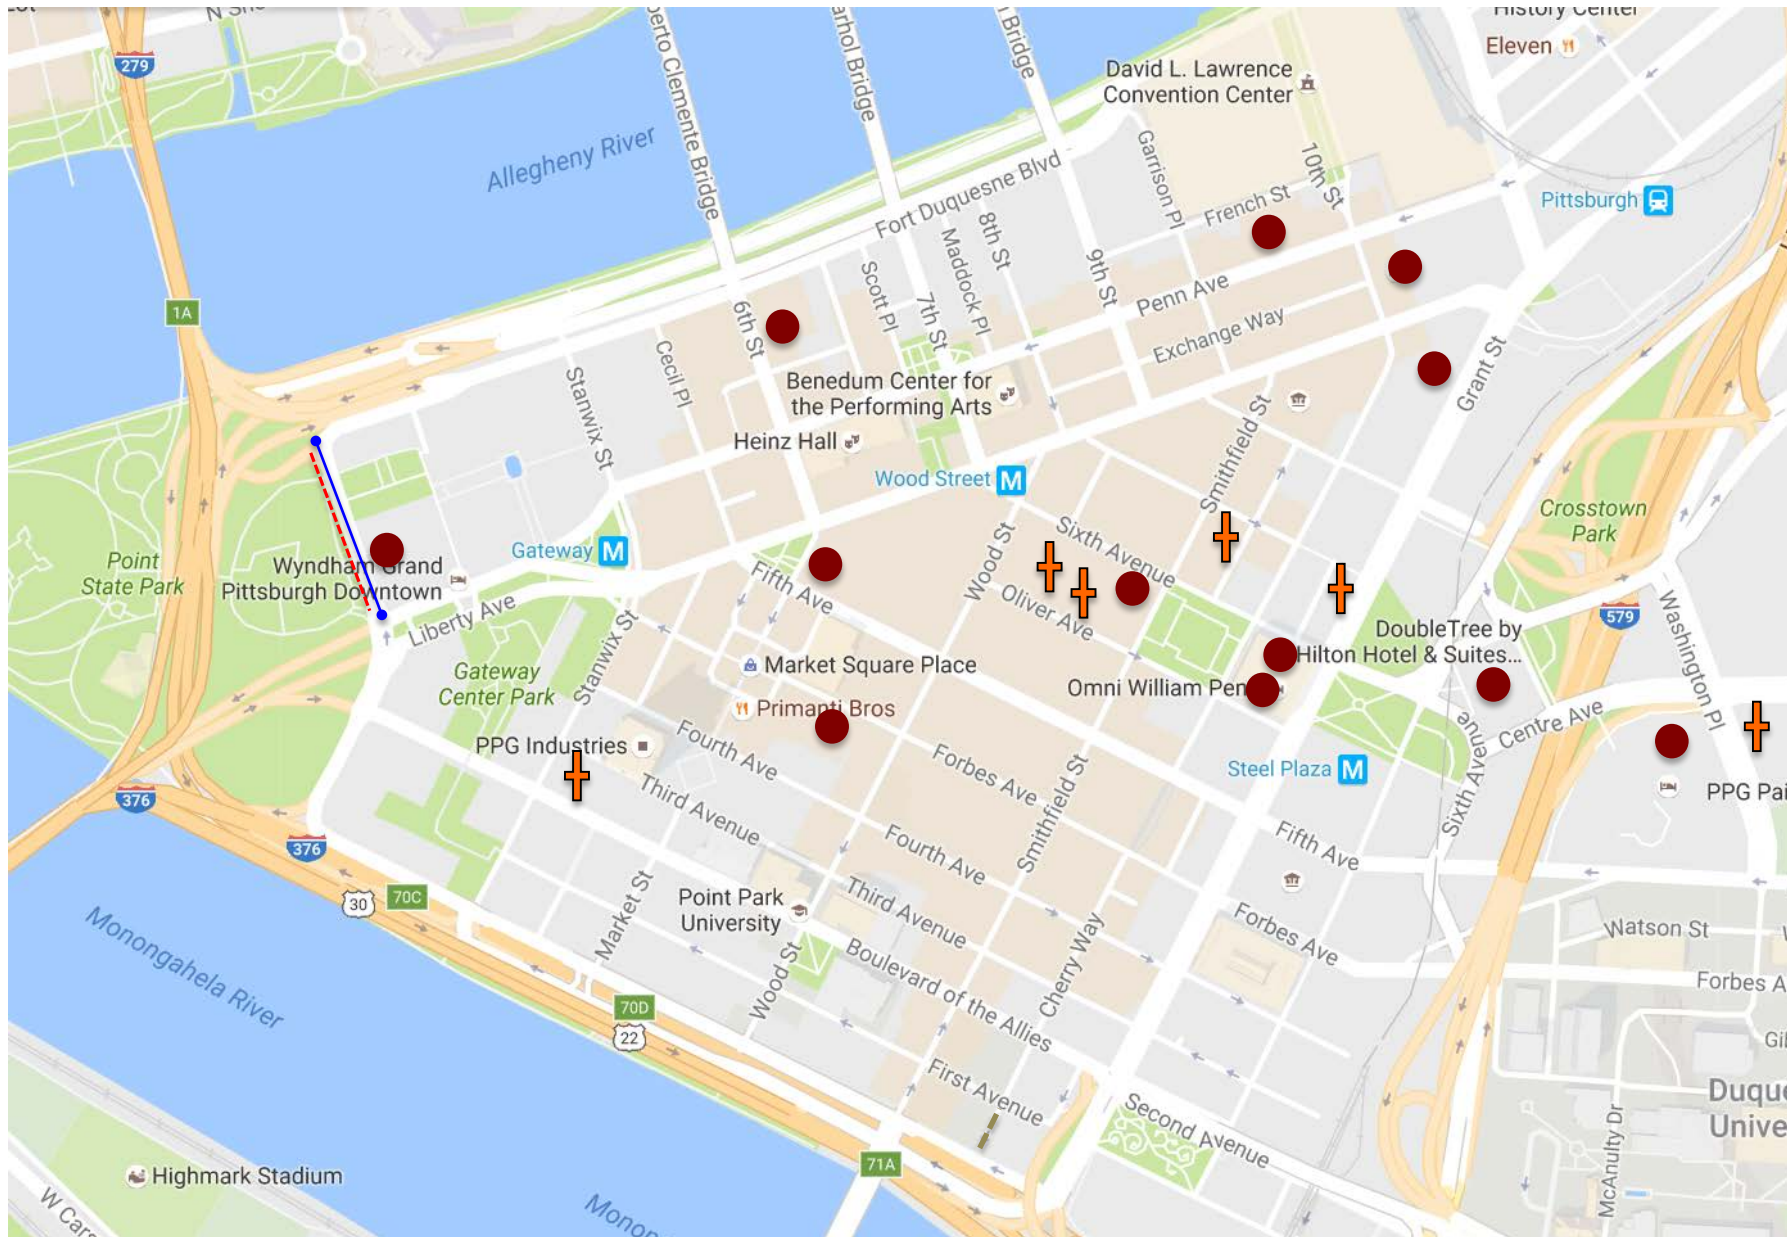

# (5/1) Wednesday, 8:00 AM – (5/3) Friday, 12:00 PM

- = Road Closed
- = Road Closed Due to Construction & Pirates Game
- = Road Reversal – Emergency Vehicles Only
- = Road Block
- = Rae-Lyn Road Block
- = Penn Dot Road Block
- = Hotel
- = Church
- = One-Way Traffic

# (5/5) Sunday, 3:15 PM – 4:30 PM

-  = Road Closed
-  = Road Closed Due to Construction & Pirates Game
-  = Road Reversal – Emergency Vehicles Only
-  = Road Block
-  = Rae-Lyn Road Block
-  = Penn Dot Road Block
-  = Hotel
-  = Church
-  = One-Way Traffic

# (5/5) Sunday, 4:30 PM – 5:30 PM

- = Road Closed
- = Road Closed Due to Construction & Pirates Game
- = Road Reversal - Emergency Vehicles Only
- = Road Block
- = Rae-Lyn Road Block
- = Penn Dot Road Block
- = Hotel
- = Church
- = One-Way Traffic

# (5/5) Sunday, 5:30 PM – (5/6) Monday, 12:00 PM

- = Road Closed
- = Road Closed Due to Construction & Pirates Game
- = Road Reversal – Emergency Vehicles Only
- = Road Block
- = Rae-Lyn Road Block
- = Penn Dot Road Block
- = Hotel
- = Church
- = One-Way Traffic