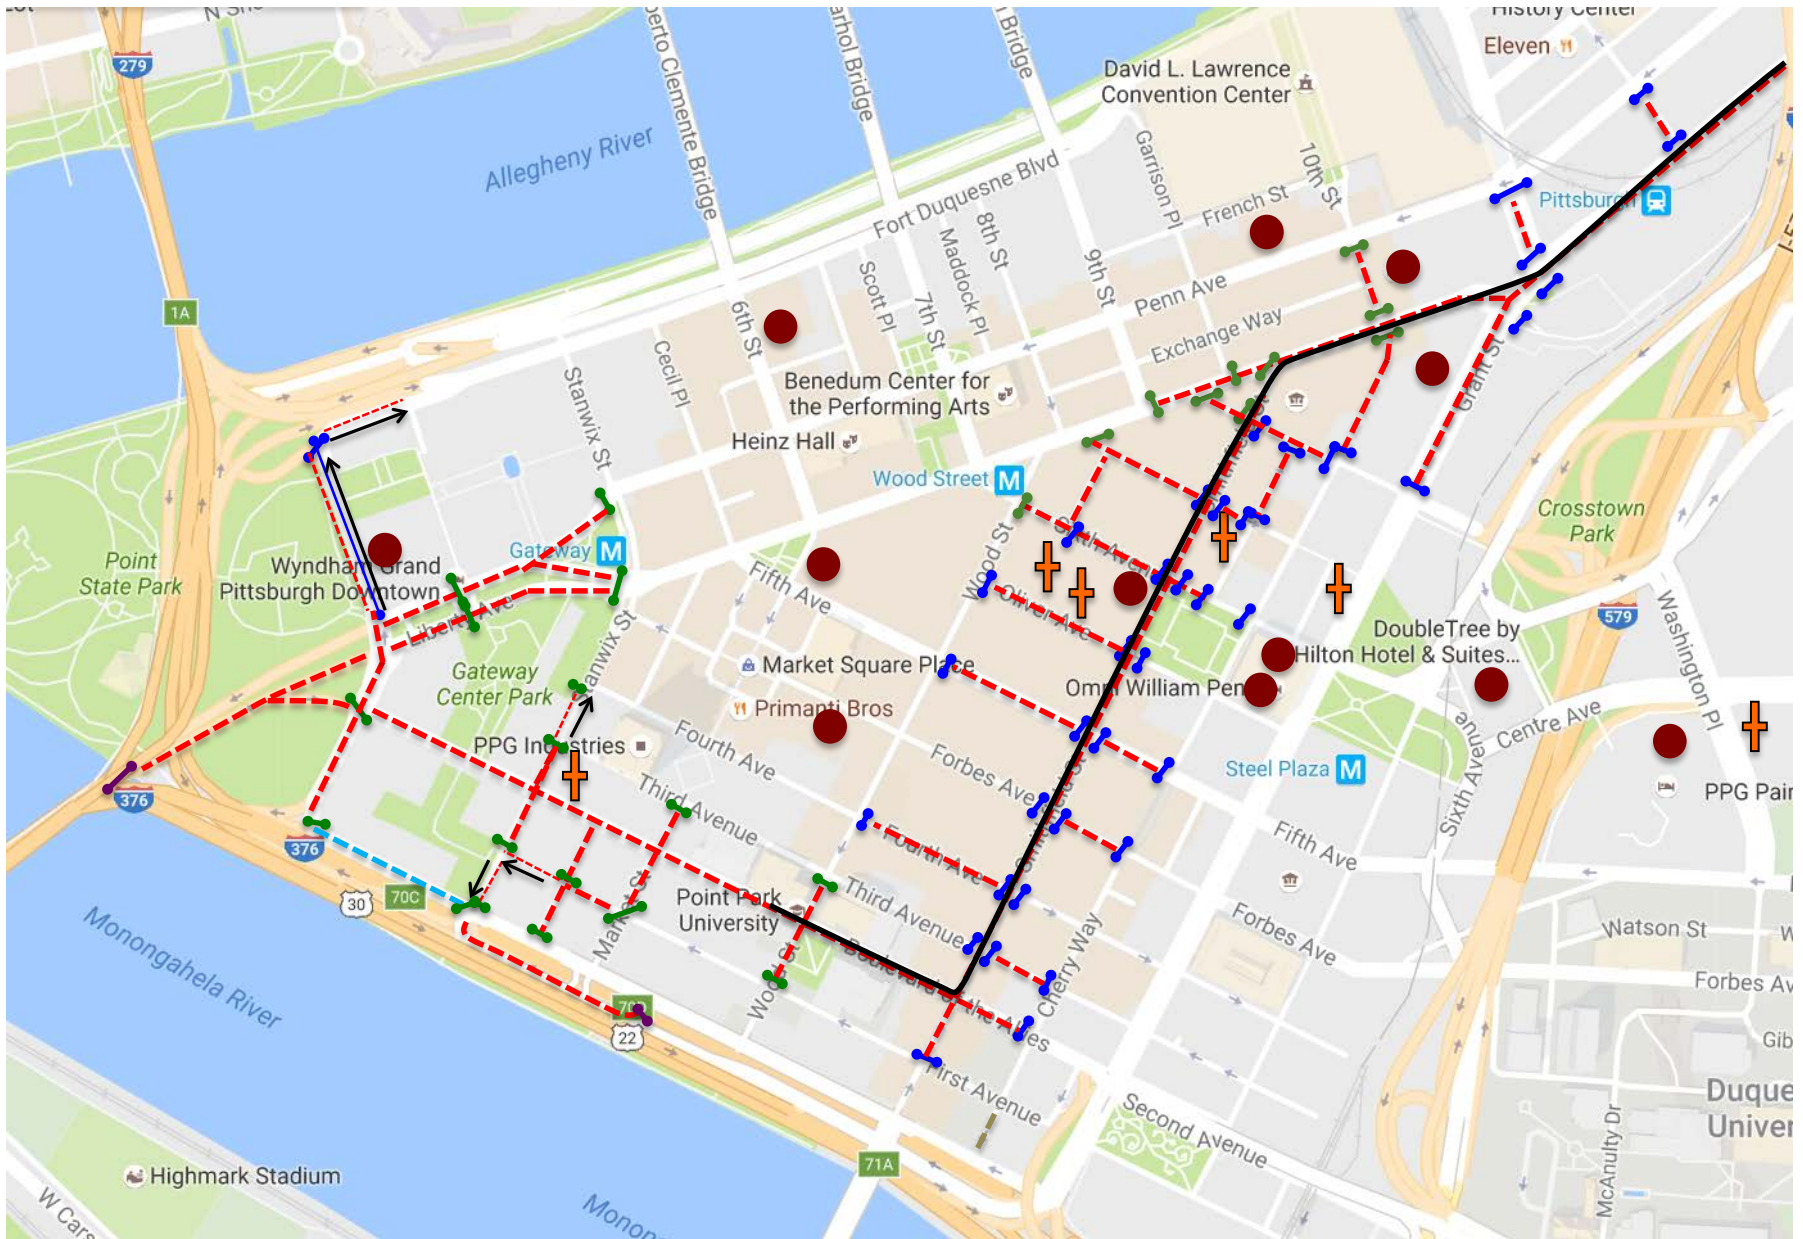

# (5/5) Sunday, 5:30 AM – 6:30 AM

- - - = Road Closed
- - - = Road Closed Due to Construction & Pirates Game
- - - = Road Reversal – Emergency Vehicles Only
- | = Road Block
- | = Rae-Lyn Road Block
- | = Penn Dot Road Block
- = Hotel
- + = Church
- ↑ = One-Way Traffic

# (5/5) Sunday, 6:30 AM – 9:15 AM

- - - = Road Closed
- - - = Road Closed Due to Construction & Pirates Game
- - - = Road Reversal – Emergency Vehicles Only
- | = Road Block
- | = Rae-Lyn Road Block
- | = Penn Dot Road Block
- = Hotel
- + = Church
- ↑ = One-Way Traffic

# (5/5) Sunday, 9:20 AM – 11:15 AM

- - - = Road Closed
- - - = Road Closed Due to Construction & Pirates Game
- - - = Road Reversal – Emergency Vehicles Only
- | = Road Block
- | = Rae-Lyn Road Block
- | = Penn Dot Road Block
- = Hotel
- + = Church
- ↑ = One-Way Traffic

# (5/5) Sunday, 11:15 AM – 2:20 PM

- = Road Closed
- = Road Closed Due to Construction & Pirates Game
- = Road Reversal – Emergency Vehicles Only
- = Road Block
- = Rae-Lyn Road Block
- = Penn Dot Road Block
- = Hotel
- = Church
- = One-Way Traffic