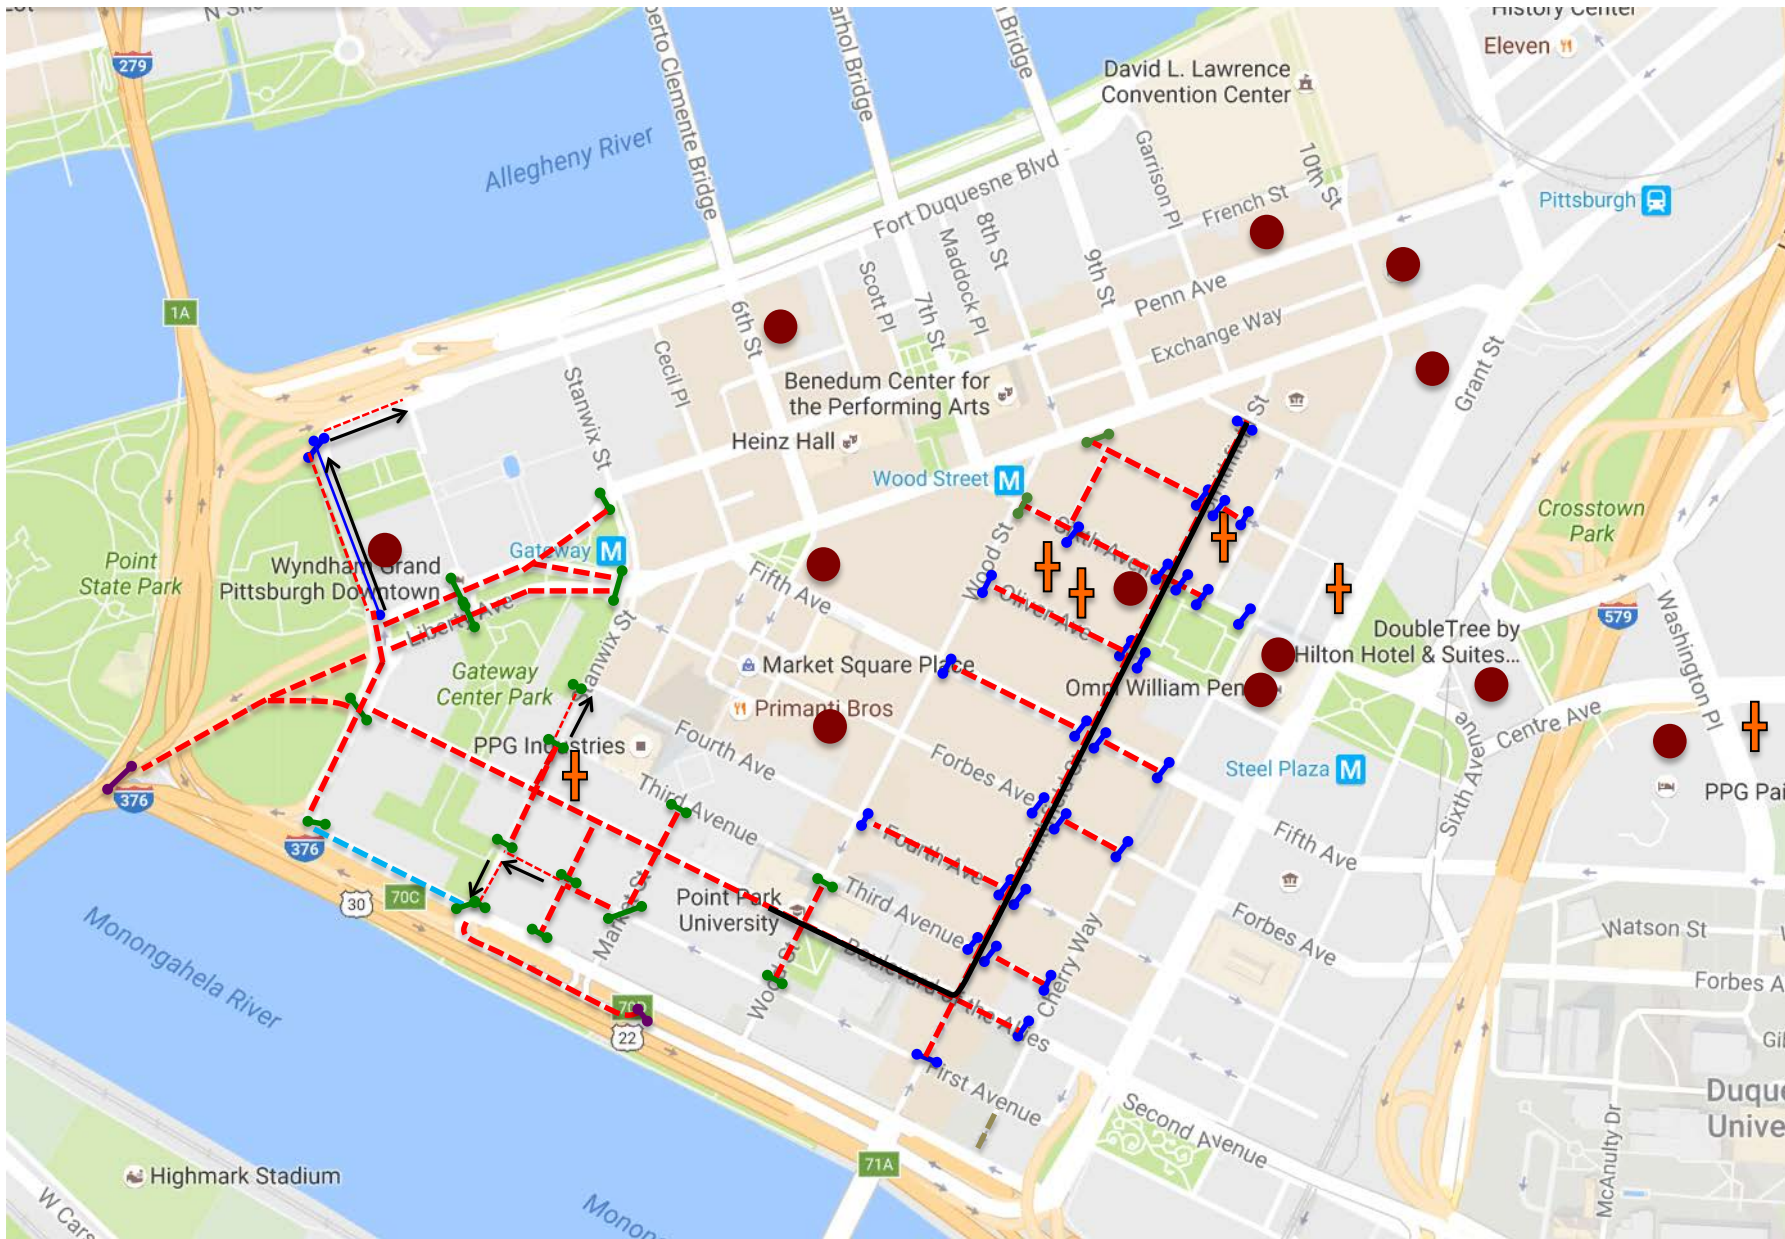

# (5/5) Sunday, 6:30 AM – 9:15 AM

- - - = Road Closed
- - - = Road Closed Due to Construction & Pirates Game
- - - = Road Reversal – Emergency Vehicles Only
- | = Road Block
- | = Rae-Lyn Road Block
- | = Penn Dot Road Block
- = Hotel
- + = Church
- ↑ = One-Way Traffic

# (5/5) Sunday, 9:20 AM – 11:15 AM

- - - = Road Closed
- - - = Road Closed Due to Construction & Pirates Game
- - - = Road Reversal – Emergency Vehicles Only
- | = Road Block
- | = Rae-Lyn Road Block
- | = Penn Dot Road Block
- = Hotel
- + = Church
- ↑ = One-Way Traffic

# (5/5) Sunday, 11:15 AM – 2:20 PM

- = Road Closed
- = Road Closed Due to Construction & Pirates Game
- = Road Reversal – Emergency Vehicles Only
- = Road Block
- = Rae-Lyn Road Block
- = Penn Dot Road Block
- = Hotel
- = Church
- = One-Way Traffic

# (5/5) Sunday, 2:20 PM – 2:35 PM

- - - = Road Closed
- - - = Road Closed Due to Construction & Pirates Game
- - - = Road Reversal – Emergency Vehicles Only
- |— = Road Block
- |— = Rae-Lyn Road Block
- |— = Penn Dot Road Block
- = Hotel
- + = Church
- ↑ = One-Way Traffic