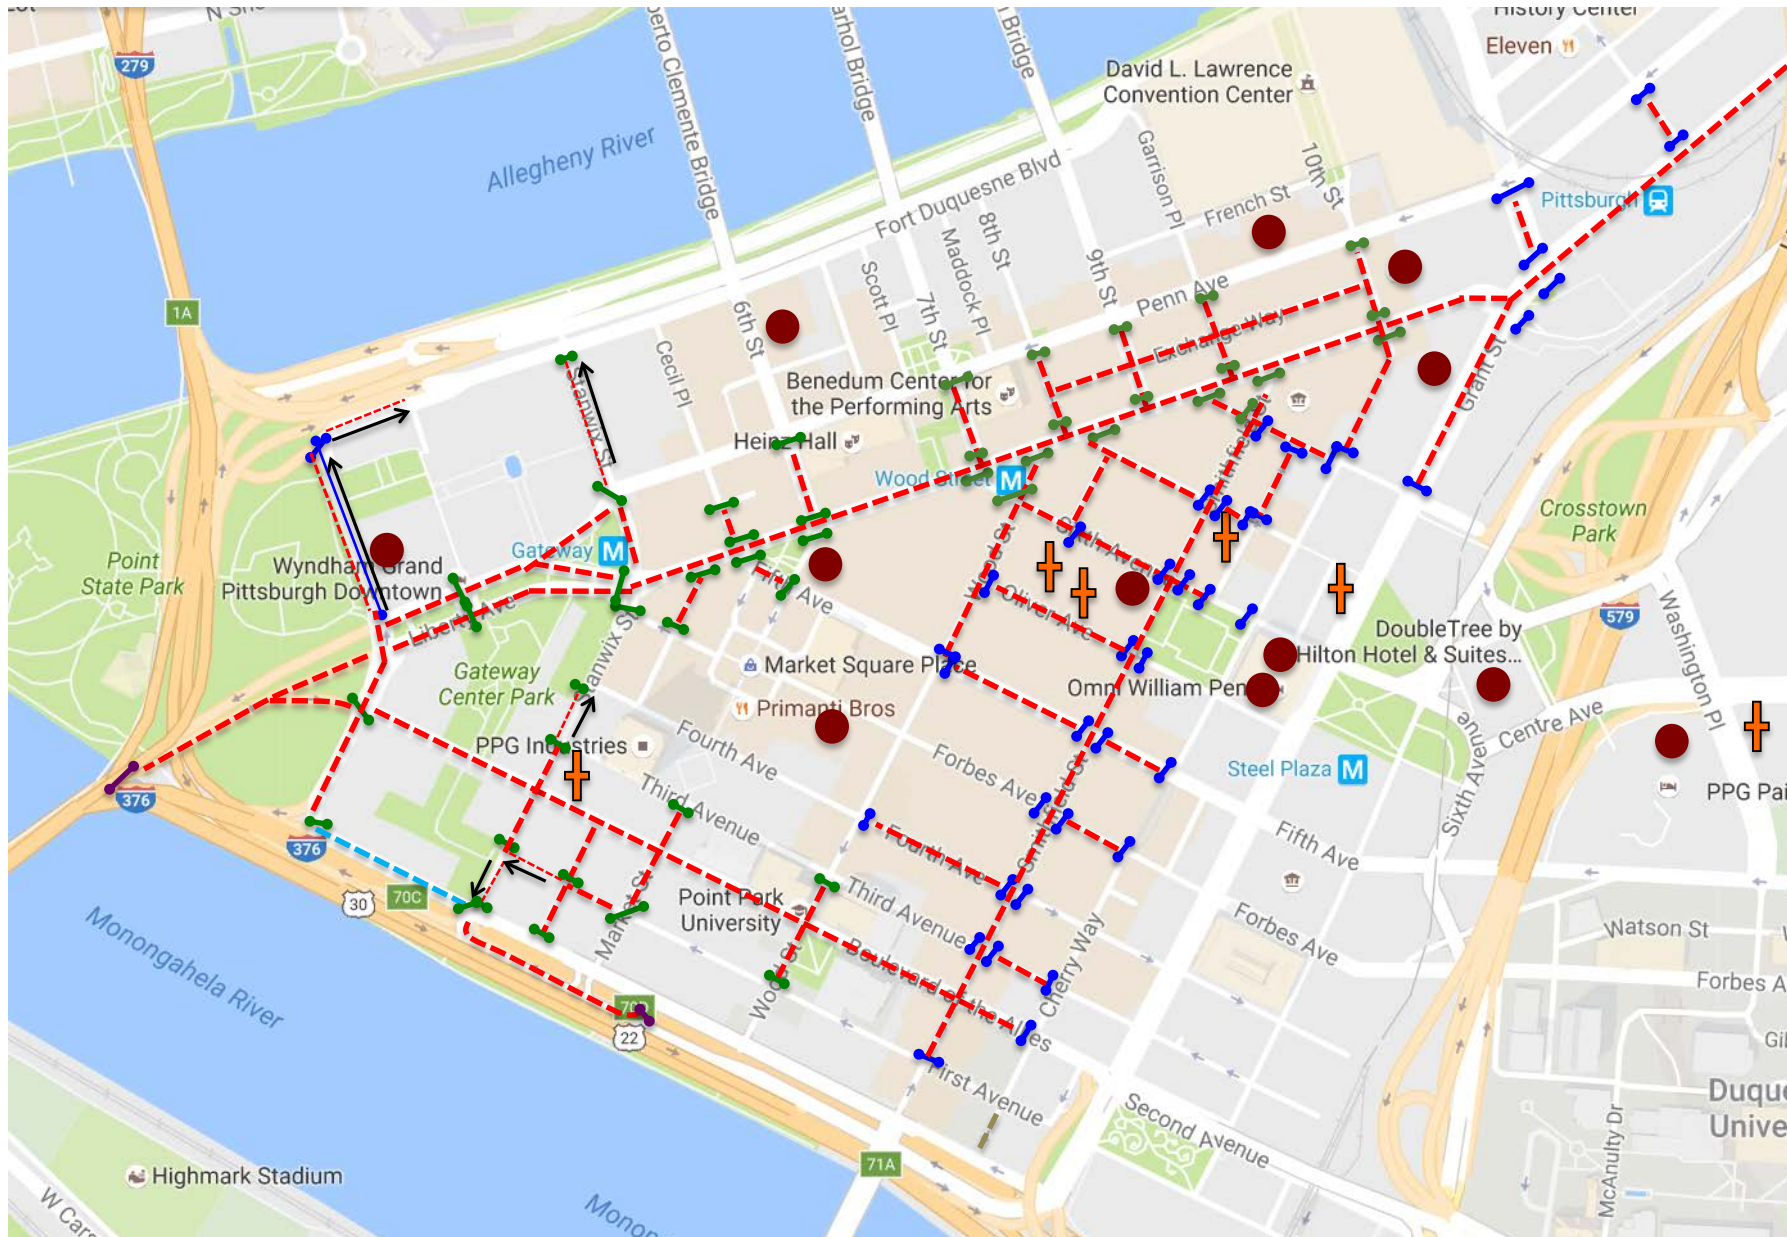

# (5/4) Saturday, 12:30 PM – (5/5) Sunday, 1:00 AM

- = Road Closed
- = Road Closed Due to Construction & Pirates Game
- = Road Reversal – Emergency Vehicles Only
- = Penn Dot Road Block
- = Hotel
- = Church
- = One-Way Traffic
- = Road Block
- = Rae-Lyn Road Block

# (5/5) Sunday, 1:00 AM – 4:00 AM

- - - = Road Closed
- - - = Road Closed Due to Construction & Pirates Game
- - - = Road Reversal – Emergency Vehicles Only
- | = Road Block
- | = Rae-Lyn Road Block
- | = Penn Dot Road Block
- = Hotel
- + = Church
- ↑ = One-Way Traffic

# (5/5) Sunday, 4:00 AM – 5:30 AM

- - - = Road Closed
- - - = Road Closed Due to Construction & Pirates Game
- - - = Road Reversal – Emergency Vehicles Only
- | = Road Block
- | = Rae-Lyn Road Block
- | = Penn Dot Road Block
- = Hotel
- + = Church
- ↑ = One-Way Traffic

# (5/5) Sunday, 5:30 AM – 6:30 AM

- - - = Road Closed
- - - = Road Closed Due to Construction & Pirates Game
- - - = Road Reversal – Emergency Vehicles Only
- | = Road Block
- | = Rae-Lyn Road Block
- | = Penn Dot Road Block
- = Hotel
- + = Church
- ↑ = One-Way Traffic