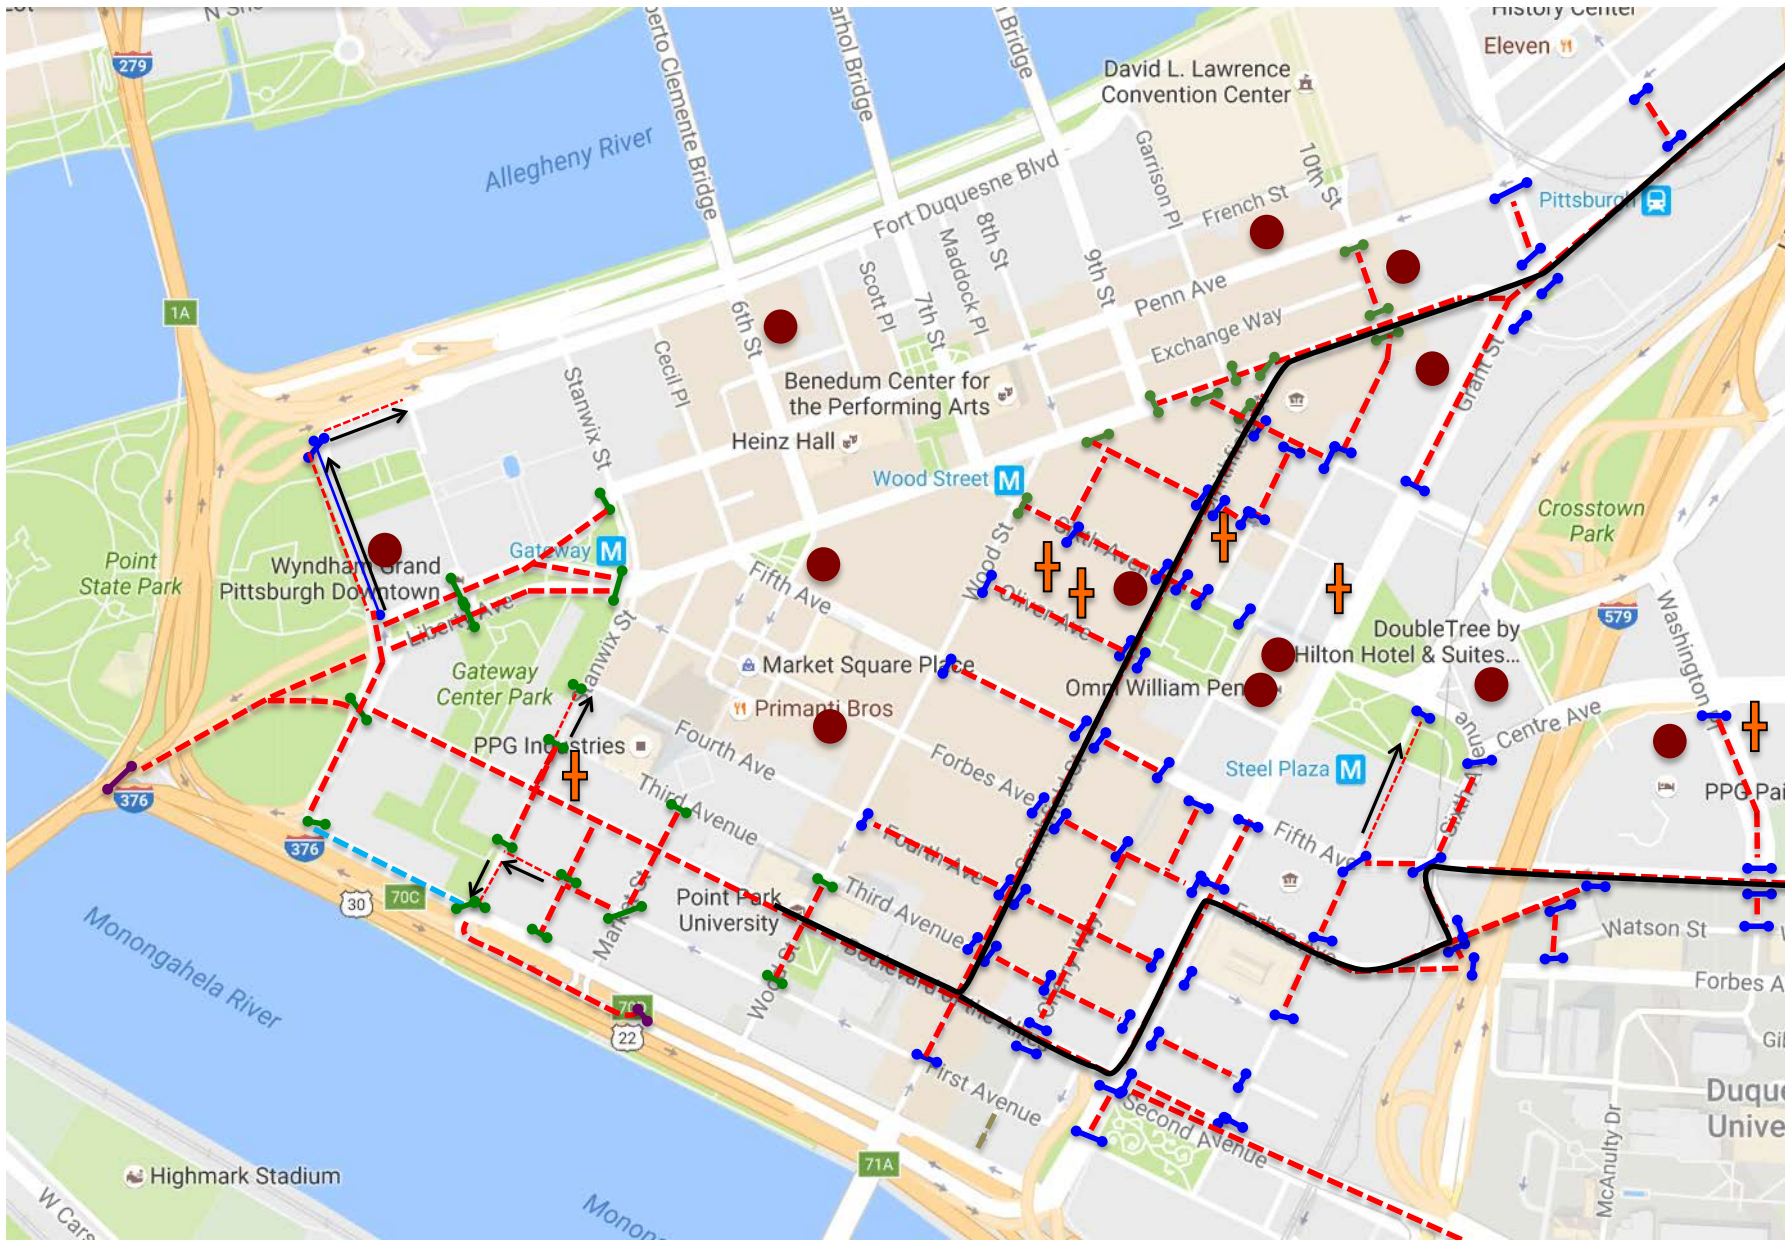

# (5/5) Sunday, 4:00 AM – 5:30 AM

- - - = Road Closed
- - - = Road Closed Due to Construction & Pirates Game
- - - = Road Reversal – Emergency Vehicles Only
- | = Road Block
- | = Rae-Lyn Road Block
- | = Penn Dot Road Block
- = Hotel
- + = Church
- ↑ = One-Way Traffic

# (5/5) Sunday, 5:30 AM – 6:30 AM

- - - = Road Closed
- - - = Road Closed Due to Construction & Pirates Game
- - - = Road Reversal – Emergency Vehicles Only
- | = Road Block
- | = Rae-Lyn Road Block
- | = Penn Dot Road Block
- = Hotel
- + = Church
- ↑ = One-Way Traffic

# (5/5) Sunday, 6:30 AM – 9:15 AM

- - - = Road Closed
- - - = Road Closed Due to Construction & Pirates Game
- - - = Road Reversal – Emergency Vehicles Only
- | = Road Block
- | = Rae-Lyn Road Block
- | = Penn Dot Road Block
- = Hotel
- + = Church
- ↑ = One-Way Traffic

# (5/5) Sunday, 9:20 AM – 11:15 AM

- - - = Road Closed
- - - = Road Closed Due to Construction & Pirates Game
- - - = Road Reversal – Emergency Vehicles Only
- | = Road Block
- | = Rae-Lyn Road Block
- | = Penn Dot Road Block
- = Hotel
- + = Church
- ↑ = One-Way Traffic