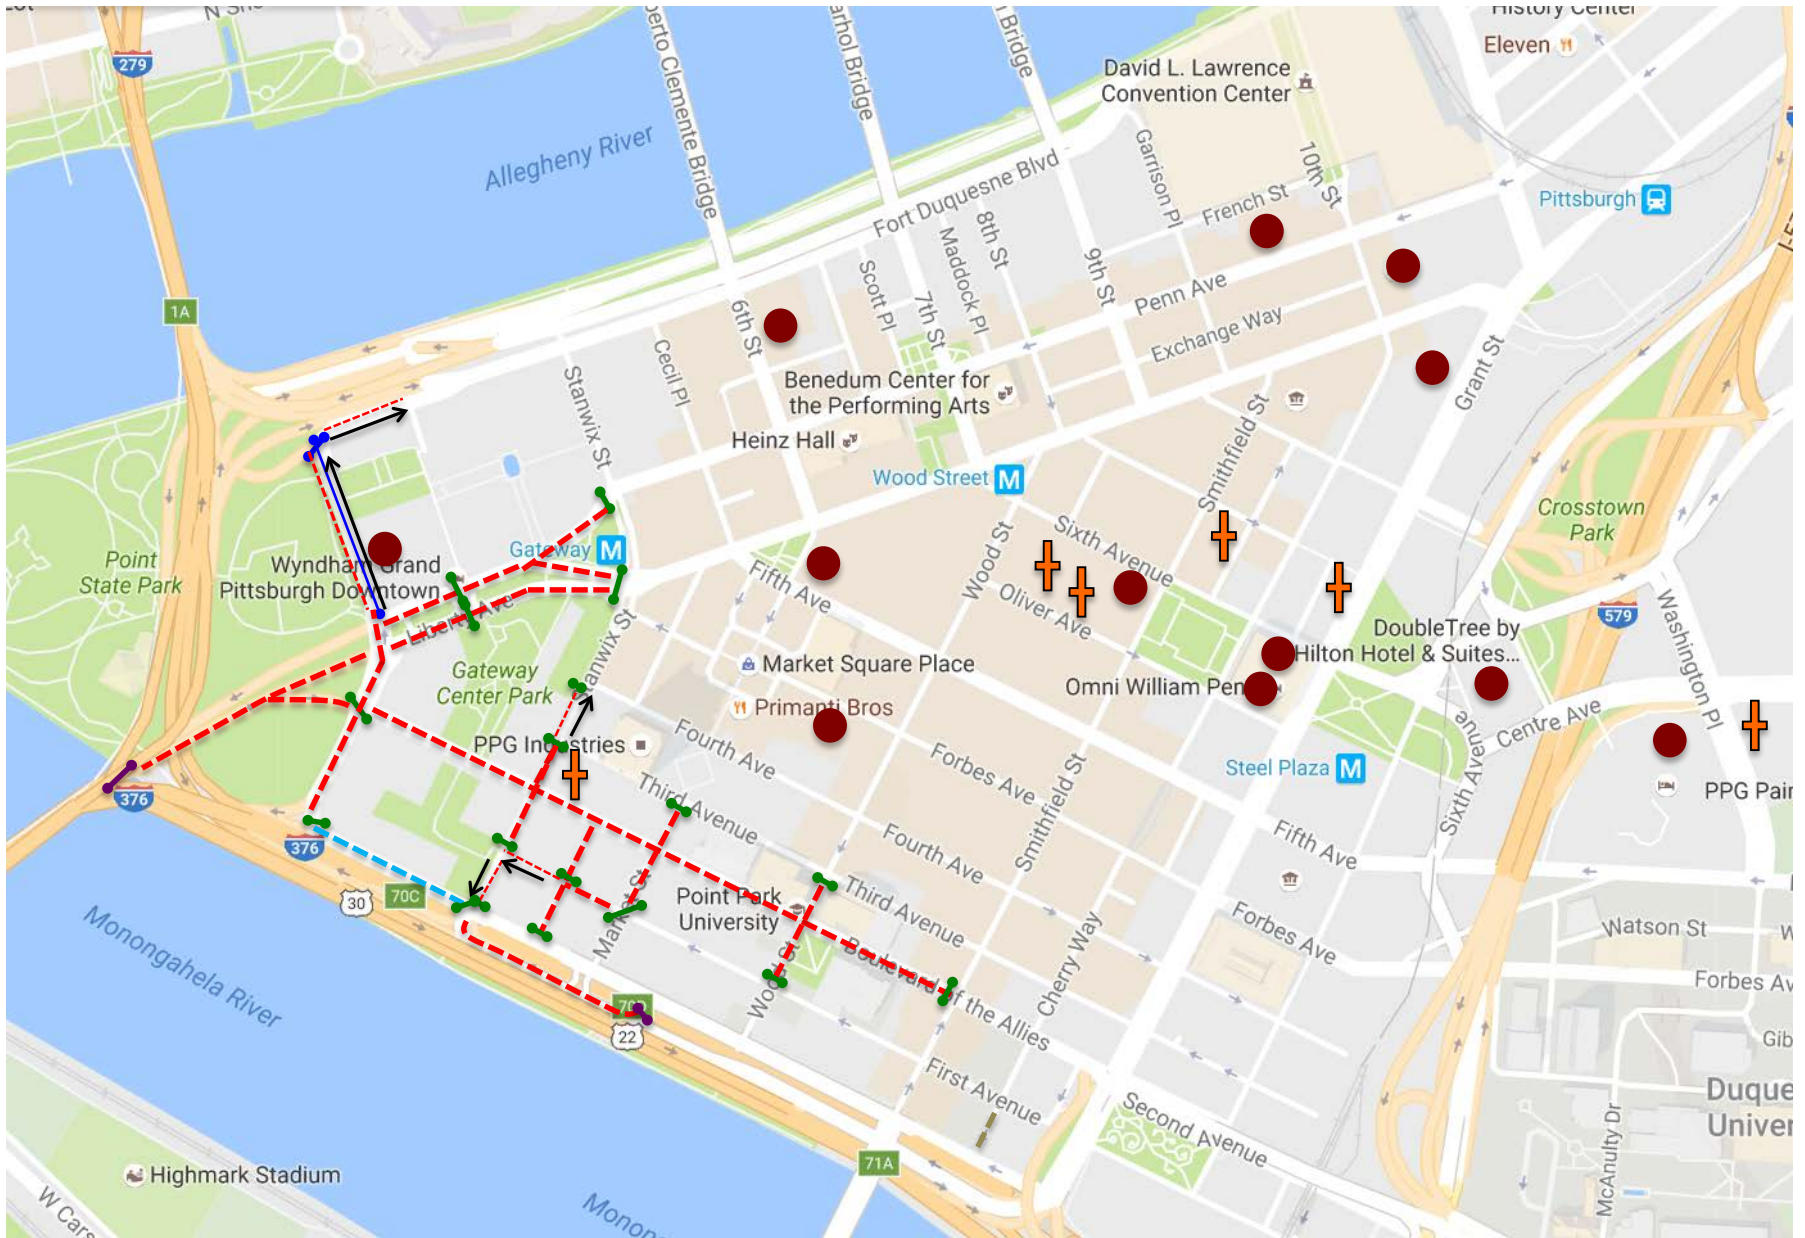

# (5/5) Sunday, 9:20 AM – 11:15 AM

- - - = Road Closed
- - - = Road Closed Due to Construction & Pirates Game
- - - = Road Reversal – Emergency Vehicles Only
- | = Road Block
- | = Rae-Lyn Road Block
- | = Penn Dot Road Block
- = Hotel
- + = Church
- ↑ = One-Way Traffic

# (5/5) Sunday, 11:15 AM – 2:20 PM

- = Road Closed
- = Road Closed Due to Construction & Pirates Game
- = Road Reversal – Emergency Vehicles Only
- = Road Block
- = Rae-Lyn Road Block
- = Penn Dot Road Block
- = Hotel
- = Church
- = One-Way Traffic

# (5/5) Sunday, 2:20 PM – 2:35 PM

- - - = Road Closed
- - - = Road Closed Due to Construction & Pirates Game
- - - = Road Reversal – Emergency Vehicles Only
- |— = Road Block
- |— = Rae-Lyn Road Block
- |— = Penn Dot Road Block
- = Hotel
- + = Church
- ↑ = One-Way Traffic

# (5/5) Sunday, 2:35 PM – 3:15 PM

- - - = Road Closed
- - - = Road Closed Due to Construction & Pirates Game
- - - = Road Reversal – Emergency Vehicles Only
- | = Road Block
- | = Rae-Lyn Road Block
- | = Penn Dot Road Block
- = Hotel
- + = Church
- ↑ = One-Way Traffic