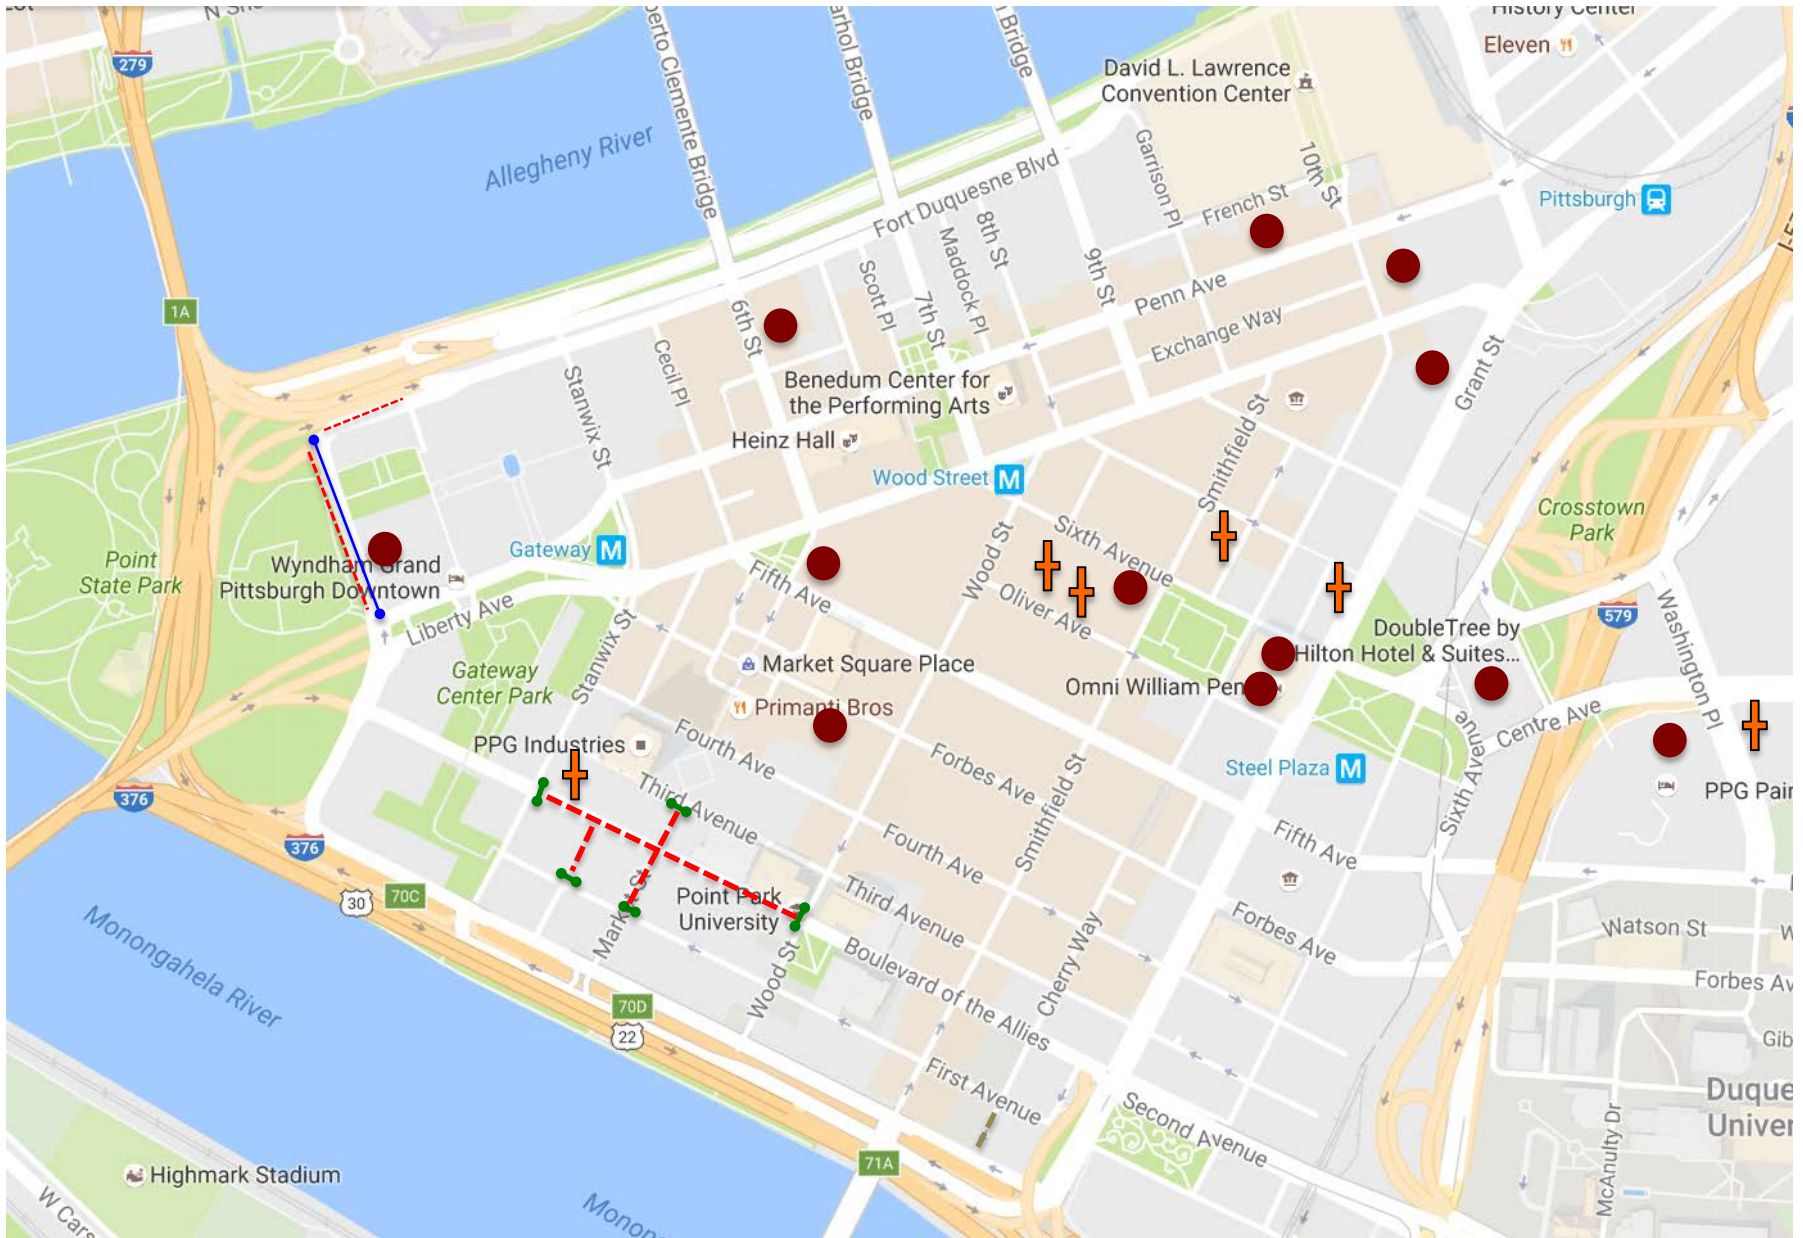

# (5/5) Sunday, 2:20 PM – 2:35 PM

- - - = Road Closed
- - - = Road Closed Due to Construction & Pirates Game
- - - = Road Reversal – Emergency Vehicles Only
- |— = Road Block
- |— = Rae-Lyn Road Block
- |— = Penn Dot Road Block
- = Hotel
- + = Church
- ↑ = One-Way Traffic

# (5/5) Sunday, 2:35 PM – 3:15 PM

- - - = Road Closed
- - - = Road Closed Due to Construction & Pirates Game
- - - = Road Reversal – Emergency Vehicles Only
- | = Road Block
- | = Rae-Lyn Road Block
- | = Penn Dot Road Block
- = Hotel
- + = Church
- ↑ = One-Way Traffic

# (5/5) Sunday, 3:15 PM – 4:30 PM

-  = Road Closed
-  = Road Closed Due to Construction & Pirates Game
-  = Road Reversal – Emergency Vehicles Only
-  = Road Block
-  = Rae-Lyn Road Block
-  = Penn Dot Road Block
-  = Hotel
-  = Church
-  = One-Way Traffic

# (5/5) Sunday, 4:30 PM – 5:30 PM

- = Road Closed
- = Road Closed Due to Construction & Pirates Game
- = Road Reversal - Emergency Vehicles Only
- = Road Block
- = Rae-Lyn Road Block
- = Penn Dot Road Block
- = Hotel
- = Church
- = One-Way Traffic