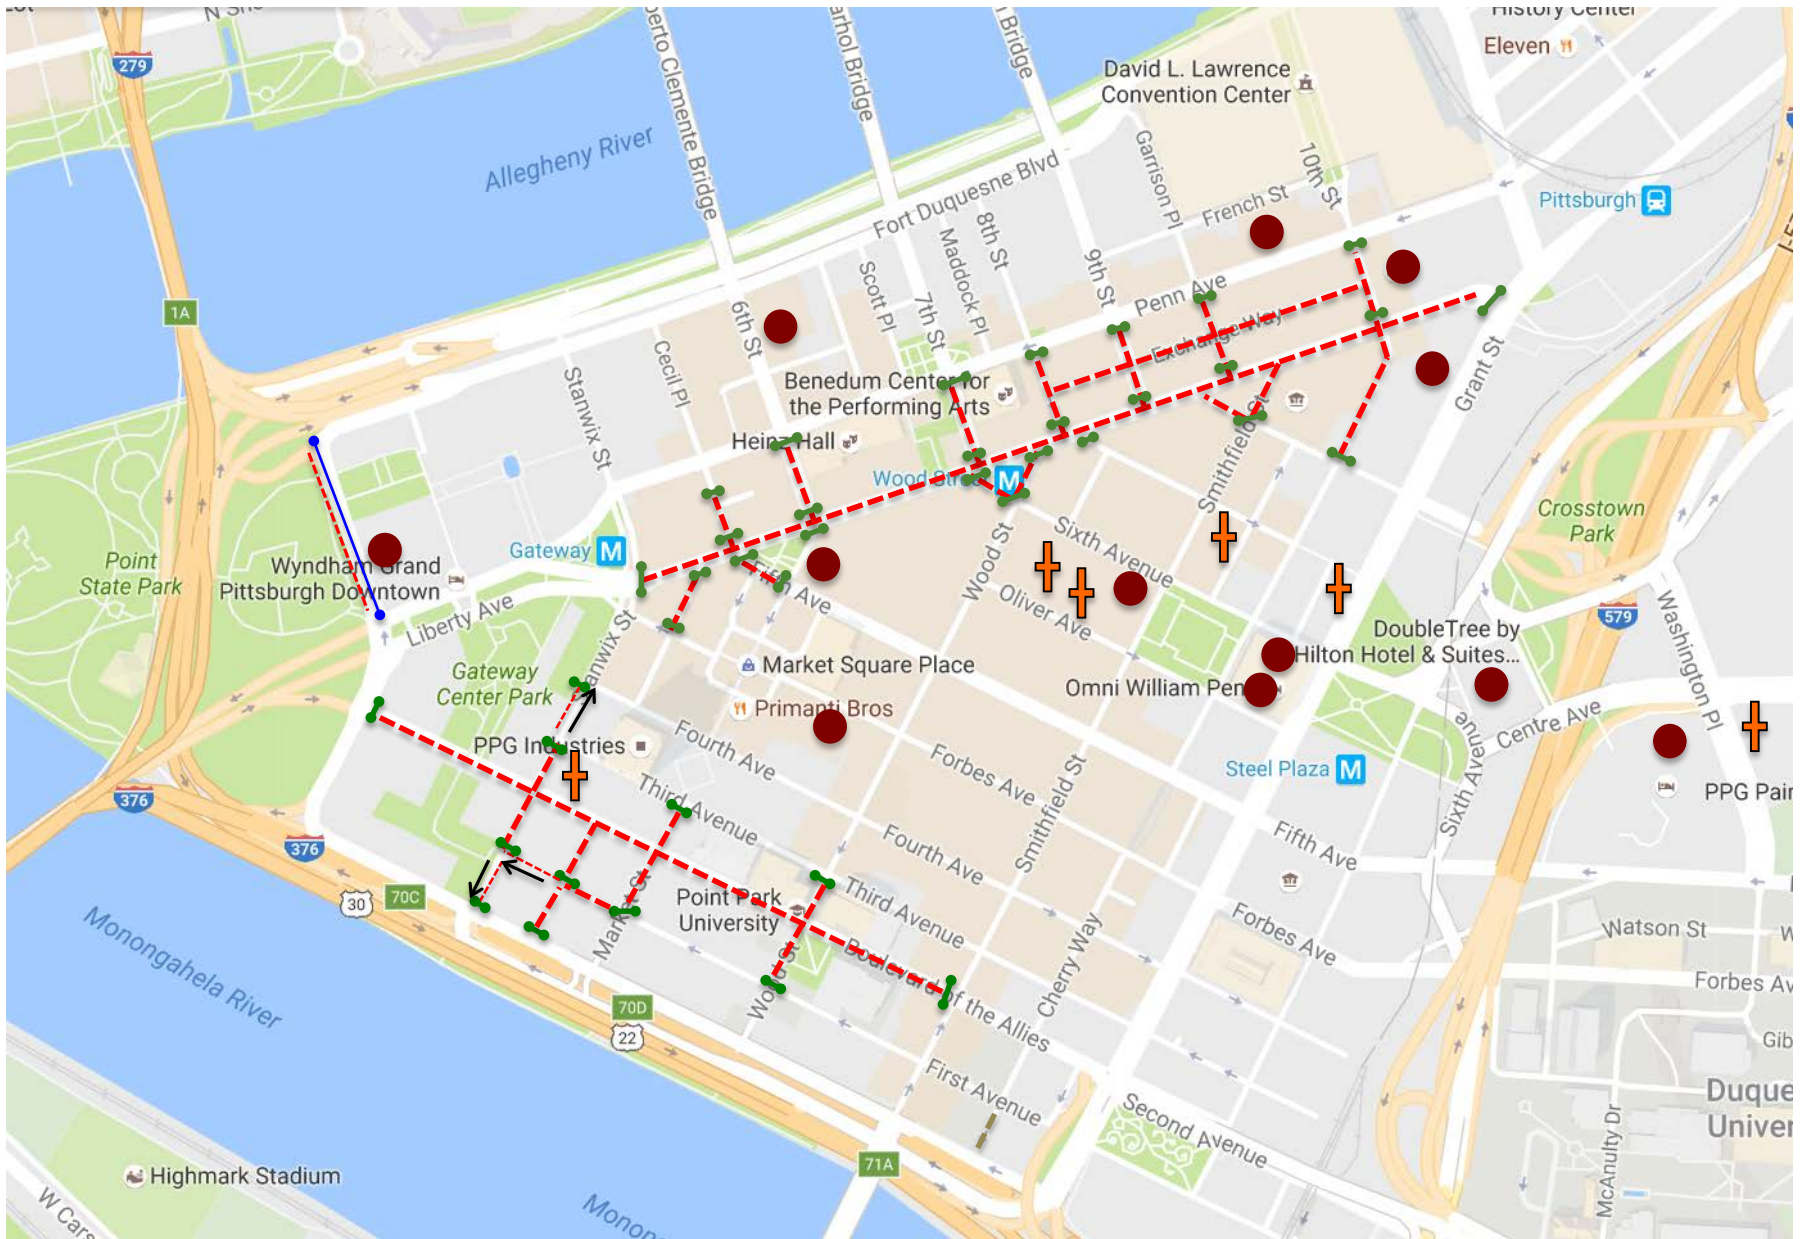

# (5/3) Friday, 12:00 PM – (5/4) Saturday, 7:15 AM

- = Road Closed
- = Road Closed Due to Construction & Pirates Game
- = Road Reversal - Emergency Vehicles Only
- = Road Block
- = Rae-Lyn Road Block
- = Penn Dot Road Block
- = Hotel
- = Church
- = One-Way Traffic

# (5/4) Saturday, 7:15 AM – 12:30 PM

- - - = Road Closed
- - - = Road Closed Due to Construction & Pirates Game
- - - = Road Reversal - Emergency Vehicles Only
- = Road Block
- = Rae-Lyn Road Block
- = Penn Dot Road Block
- = Hotel
- + = Church
- ↑ = One-Way Traffic

# (5/4) Saturday, 12:30 PM – (5/5) Sunday, 1:00 AM

- = Road Closed
- = Road Closed Due to Construction & Pirates Game
- = Road Reversal – Emergency Vehicles Only
- = Penn Dot Road Block
- = Hotel
- = Church
- = One-Way Traffic
- = Road Block
- = Rae-Lyn Road Block

# (5/5) Sunday, 1:00 AM – 4:00 AM

- - - = Road Closed
- - - = Road Closed Due to Construction & Pirates Game
- - - = Road Reversal – Emergency Vehicles Only
- | = Road Block
- | = Rae-Lyn Road Block
- | = Penn Dot Road Block
- = Hotel
- + = Church
- ↑ = One-Way Traffic