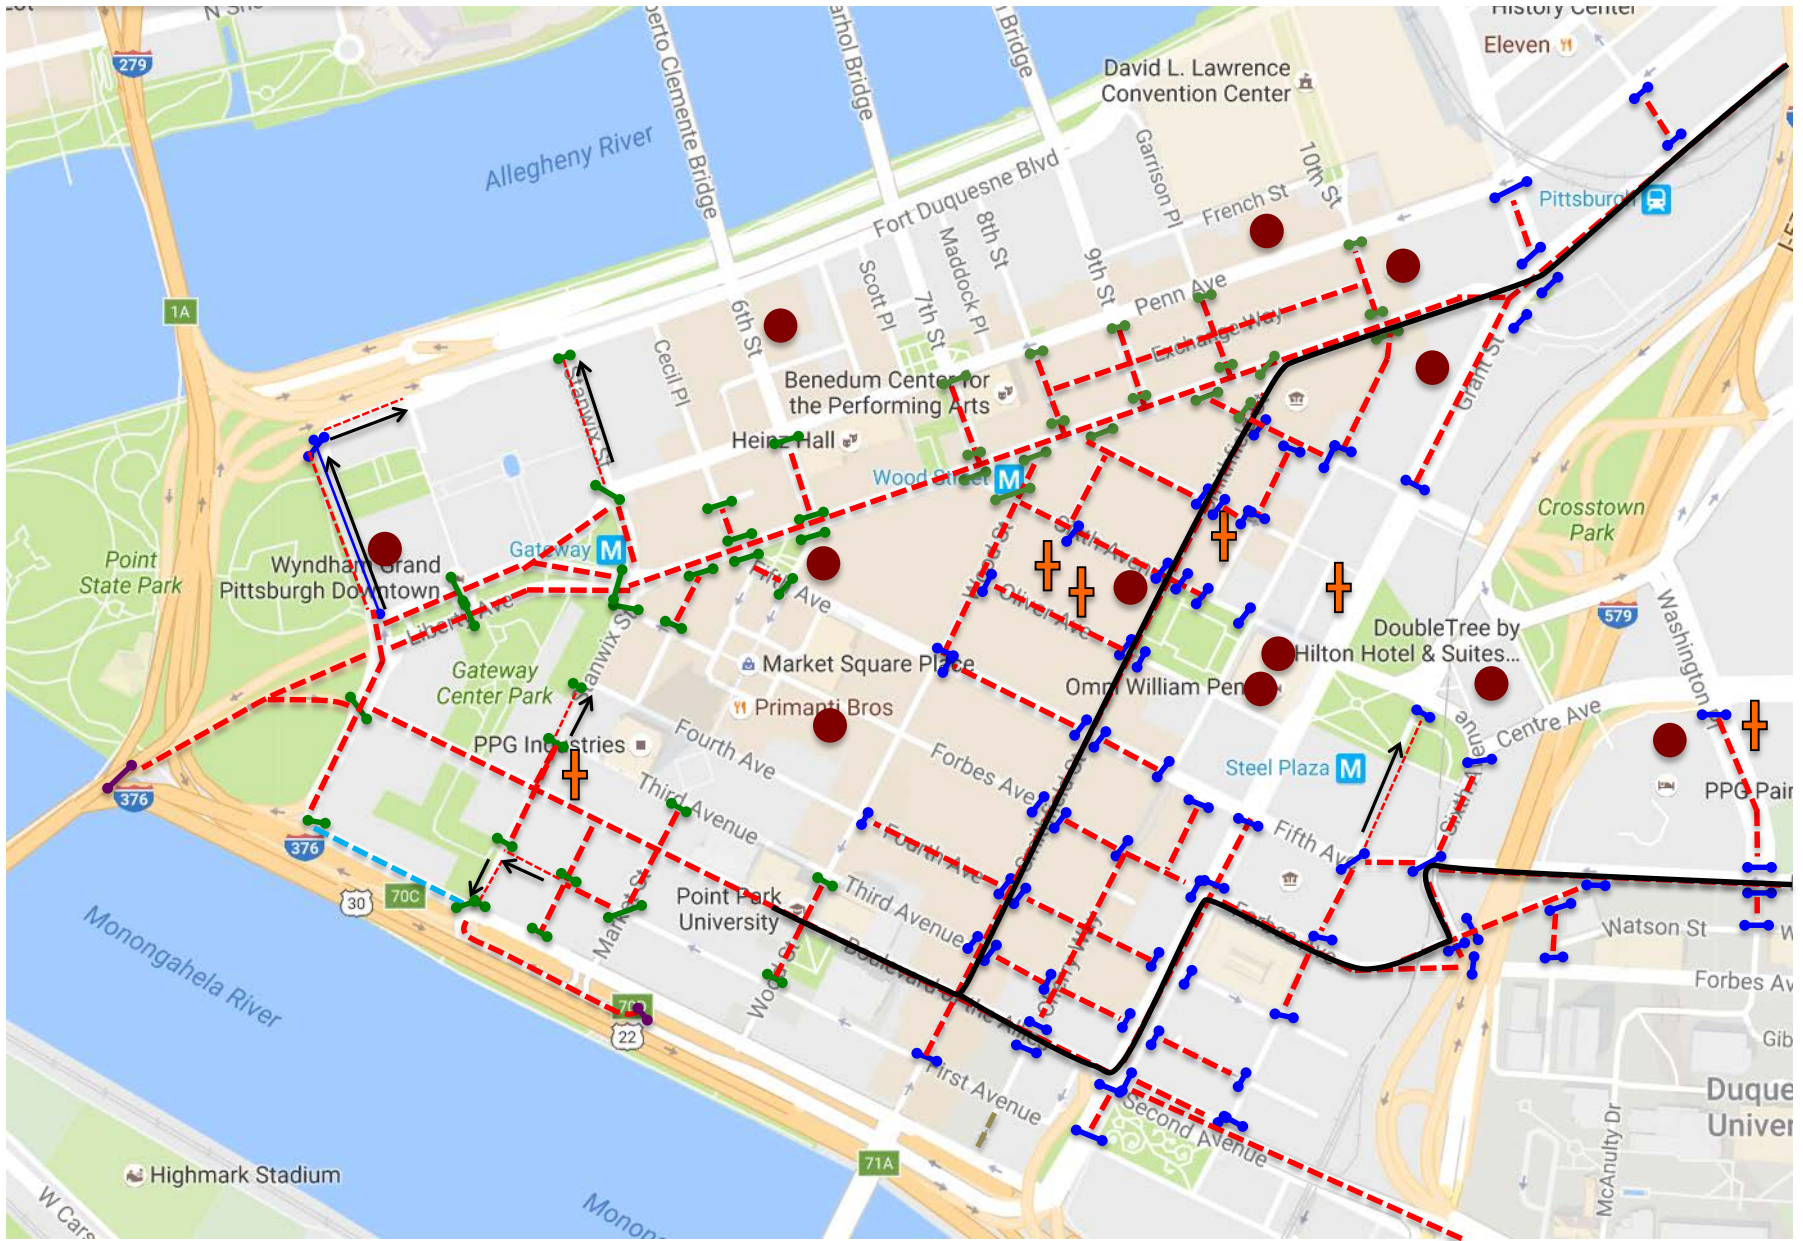

# (5/5) Sunday, 1:00 AM – 4:00 AM

- - - = Road Closed
- - - = Road Closed Due to Construction & Pirates Game
- - - = Road Reversal – Emergency Vehicles Only
- | = Road Block
- | = Rae-Lyn Road Block
- | = Penn Dot Road Block
- = Hotel
- + = Church
- ↑ = One-Way Traffic

# (5/5) Sunday, 4:00 AM – 5:30 AM

- - - = Road Closed
- - - = Road Closed Due to Construction & Pirates Game
- - - = Road Reversal – Emergency Vehicles Only
- | = Road Block
- | = Rae-Lyn Road Block
- | = Penn Dot Road Block
- = Hotel
- + = Church
- ↑ = One-Way Traffic

# (5/5) Sunday, 5:30 AM – 6:30 AM

- - - = Road Closed
- - - = Road Closed Due to Construction & Pirates Game
- - - = Road Reversal – Emergency Vehicles Only
- | = Road Block
- | = Rae-Lyn Road Block
- | = Penn Dot Road Block
- = Hotel
- + = Church
- ↑ = One-Way Traffic

# (5/5) Sunday, 6:30 AM – 9:15 AM

- - - = Road Closed
- - - = Road Closed Due to Construction & Pirates Game
- - - = Road Reversal – Emergency Vehicles Only
- | = Road Block
- | = Rae-Lyn Road Block
- | = Penn Dot Road Block
- = Hotel
- + = Church
- ↑ = One-Way Traffic