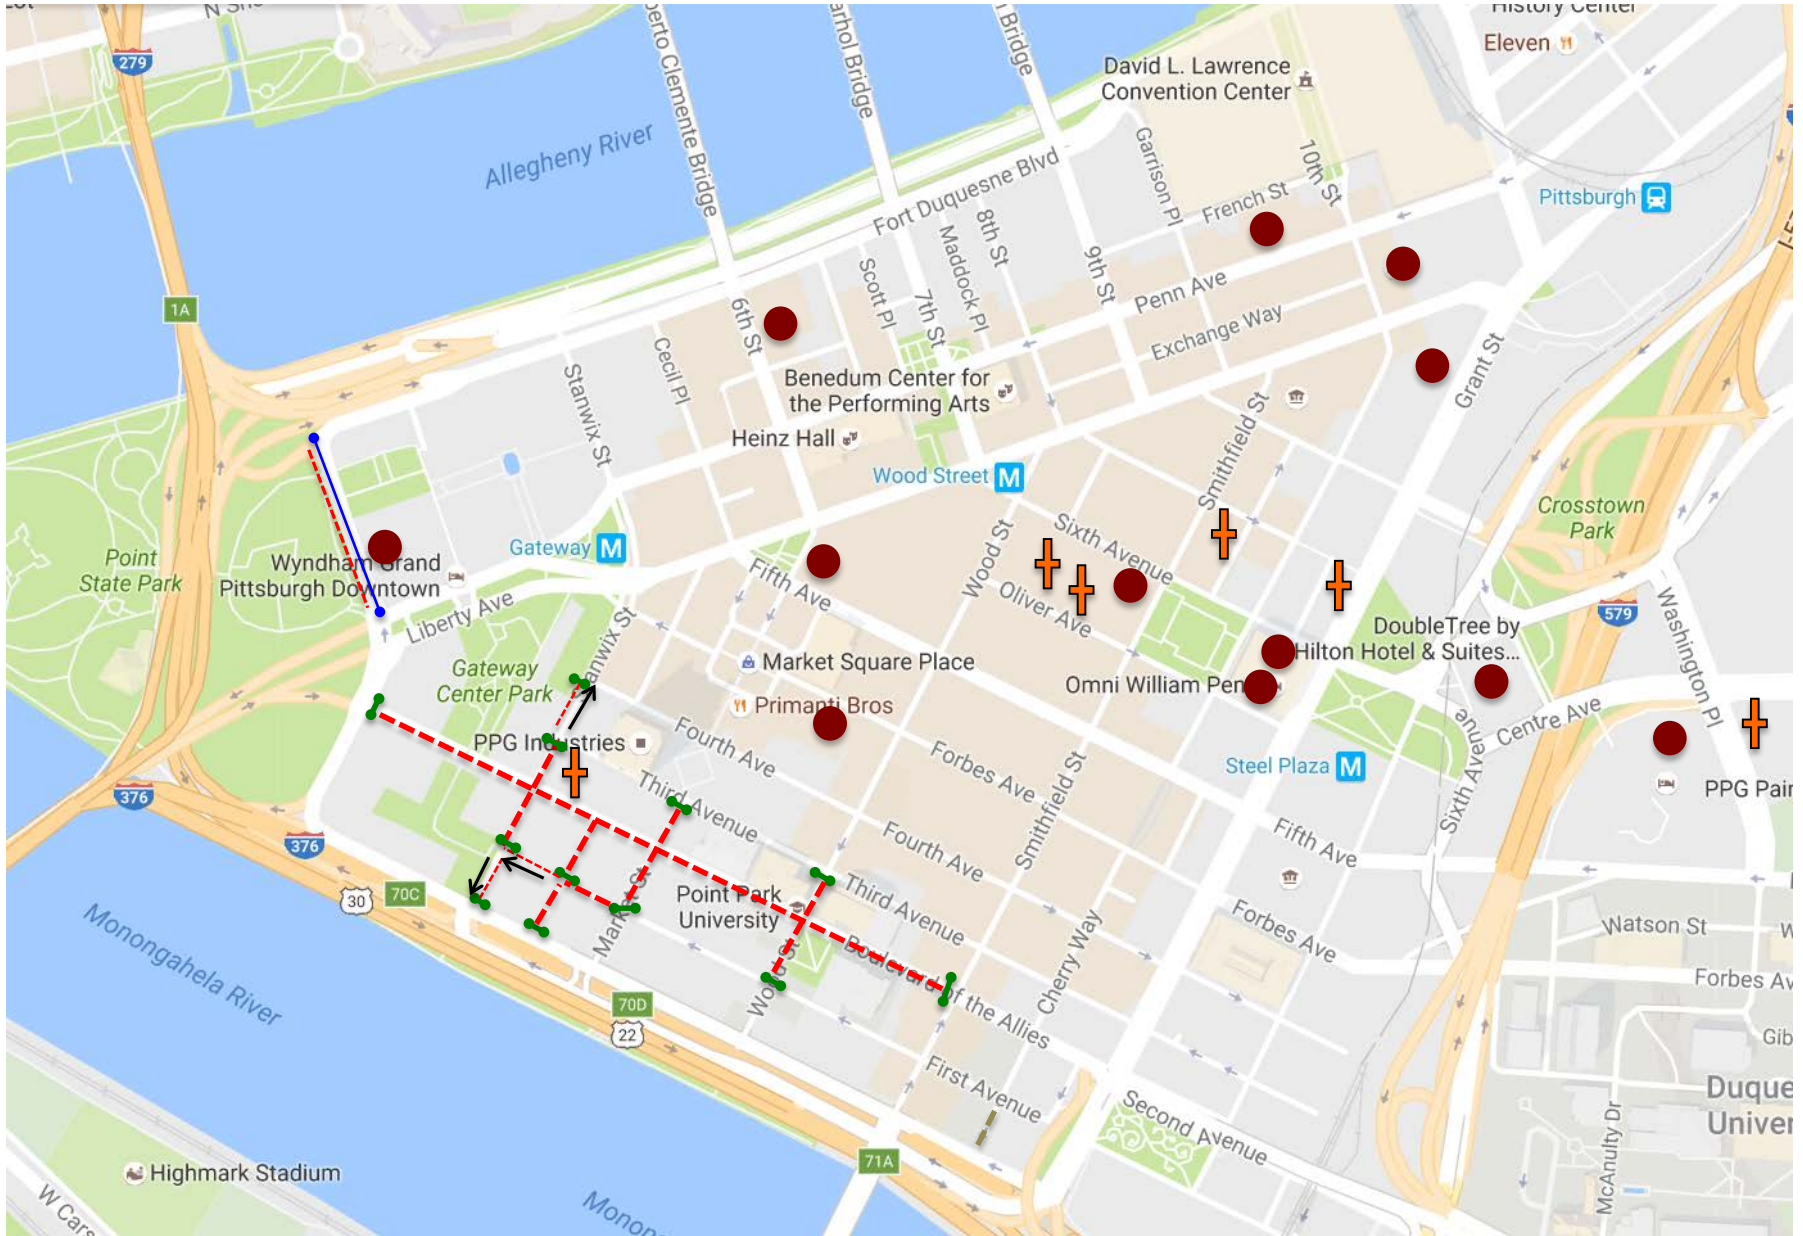

# (5/1) Wednesday, 8:00 AM – (5/3) Friday, 12:00 PM

- = Road Closed
- = Road Closed Due to Construction & Pirates Game
- = Road Reversal – Emergency Vehicles Only
- = Road Block
- = Rae-Lyn Road Block
- = Penn Dot Road Block
- = Hotel
- = Church
- = One-Way Traffic

# (5/3) Friday, 12:00 PM – (5/4) Saturday, 7:15 AM

- = Road Closed
- = Road Closed Due to Construction & Pirates Game
- = Road Reversal - Emergency Vehicles Only
- = Road Block
- = Rae-Lyn Road Block
- = Penn Dot Road Block
- = Hotel
- = Church
- = One-Way Traffic

# (5/4) Saturday, 7:15 AM – 12:30 PM

- - - = Road Closed
- - - = Road Closed Due to Construction & Pirates Game
- - - = Road Reversal - Emergency Vehicles Only
- = Road Block
- = Rae-Lyn Road Block
- = Penn Dot Road Block
- = Hotel
- + = Church
- ↑ = One-Way Traffic

# (5/4) Saturday, 12:30 PM – (5/5) Sunday, 1:00 AM

- = Road Closed
- = Road Closed Due to Construction & Pirates Game
- = Road Reversal – Emergency Vehicles Only
- = Penn Dot Road Block
- = Hotel
- = Church
- = One-Way Traffic
- = Road Block
- = Rae-Lyn Road Block