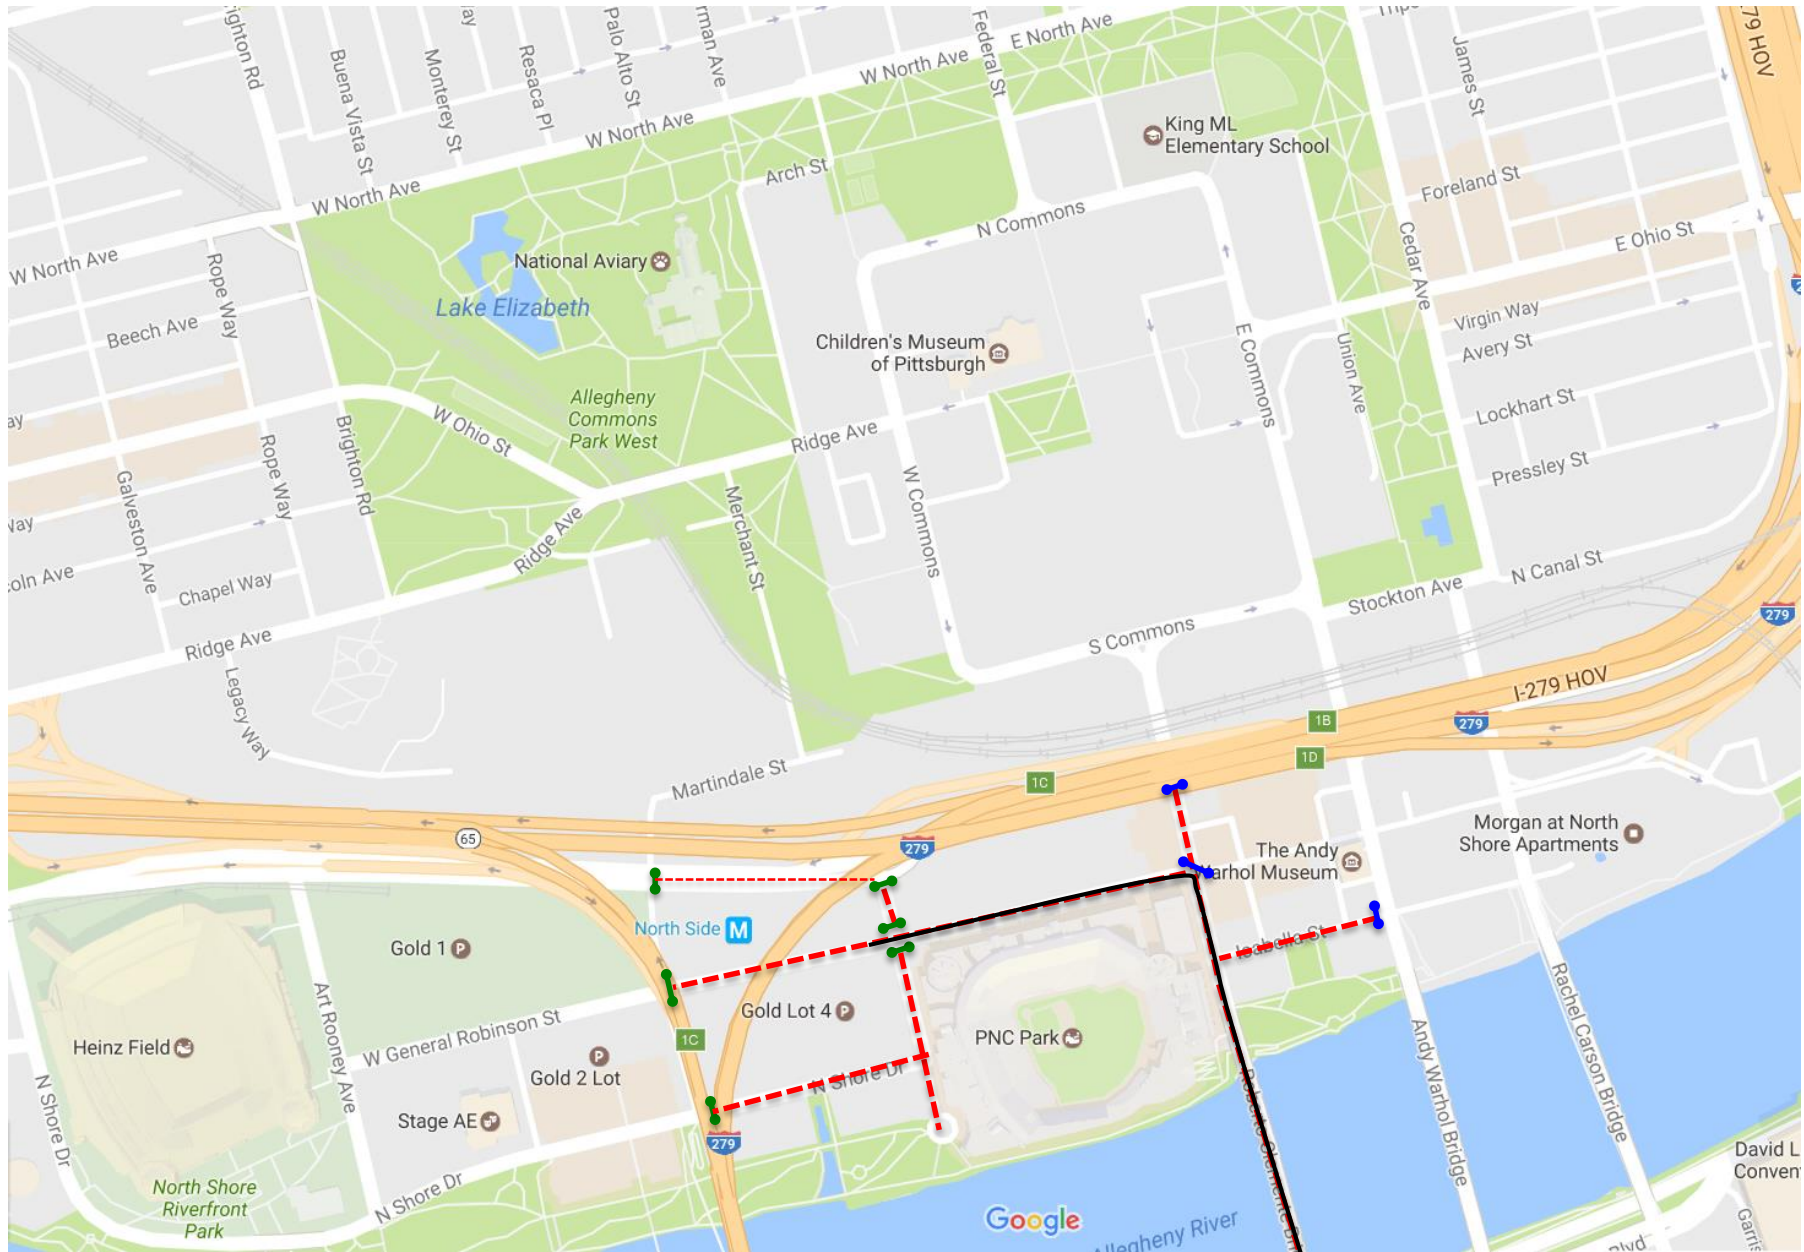

NORTH SIDE

Saturday 7:15 AM – Saturday 9:00 AM

5K

- = Road Closed
- = Road Closed Due to Construction & Pirates Game
- = Road Reversal – Emergency Vehicles Only
- = Road Block
- = Rae-Lyn Road Block
- = Penn Dot Road Block
- = Hotel
- = Church
- = One-Way Traffic

DOWNTOWN

(5/6) Saturday, 7:15 AM – (5/6) Saturday, 12:30 PM

- = Road Closed
- = Road Closed Due to Construction & Pirates Game
- = Road Reversal – Emergency Vehicles Only
- = Road Block
- = Rae-Lyn Road Block
- = Penn Dot Road Block
- = Hotel
- = Church
- = One-Way Traffic

NORTH SIDE

(5/6) Saturday, 9:00 AM – 12:30 PM

KIDS MARATHON

= Road Closed

= Road Closed Due to Construction & Pirates Game

= Road Reversal – Emergency Vehicles Only

= Road Block

= Rae-Lyn Road Block

= Penn Dot Road Block

= Hotel

= Church

= One-Way Traffic

DOWNTOWN

(5/6) Saturday after 12:30 PM

- = Road Closed
- = Road Closed Due to Construction & Pirates Game
- = Road Reversal – Emergency Vehicles Only
- = Road Block
- = Rae-Lyn Road Block
- = Penn Dot Road Block
- = Hotel
- = Church
- = One-Way Traffic