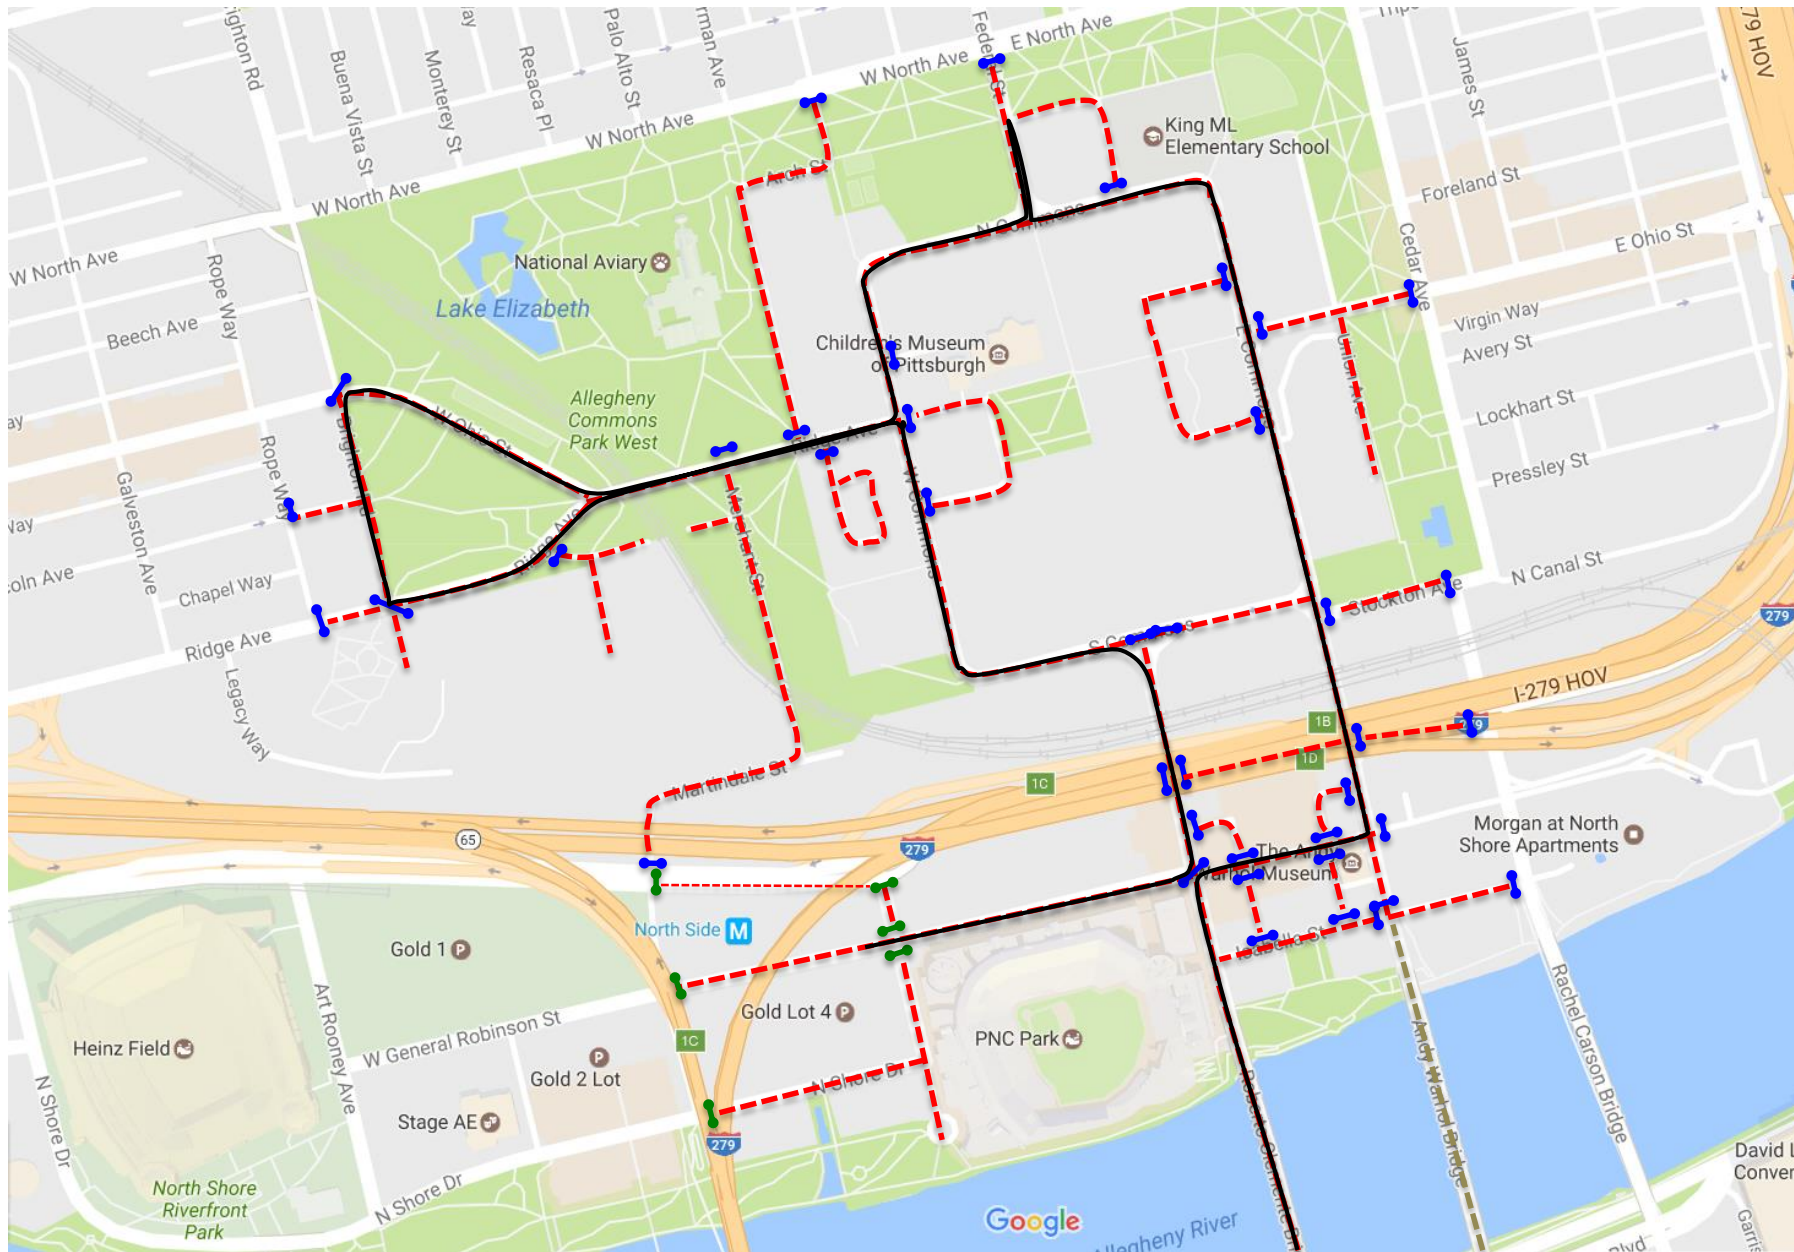

2017

UMPC Health Plan/UPMC Sports Medicine 5K
& Toyota Pittsburgh Kids Marathon
Road Closure Time Lapse

Saturday, May 6th, 2017

NORTH SIDE

(5/6) Saturday, 5:00 AM – 7:15 AM

- = Road Closed
- = Road Closed Due to Construction & Pirates Game
- = Road Reversal – Emergency Vehicles Only
- = Road Block
- = Rae-Lyn Road Block
- = Penn Dot Road Block
- = Hotel
- = Church
- = One-Way Traffic

NORTH SIDE

Saturday 7:15 AM – Saturday 9:00 AM

5K

- = Road Closed
- = Road Closed Due to Construction & Pirates Game
- = Road Reversal – Emergency Vehicles Only
- = Road Block
- = Rae-Lyn Road Block
- = Penn Dot Road Block
- = Hotel
- = Church
- = One-Way Traffic

DOWNTOWN

(5/6) Saturday, 7:15 AM – (5/6) Saturday, 12:30 PM

- = Road Closed
- = Road Closed Due to Construction & Pirates Game
- = Road Reversal – Emergency Vehicles Only
- = Road Block
- = Rae-Lyn Road Block
- = Penn Dot Road Block
- = Hotel
- = Church
- = One-Way Traffic

= Penn Dot Road Block

= Hotel

= Church

= One-Way Traffic

DOWNTOWN

(5/6) Saturday after 12:30 PM

- = Road Closed
- = Road Closed Due to Construction & Pirates Game
- = Road Reversal – Emergency Vehicles Only
- = Road Block
- = Rae-Lyn Road Block
- = Penn Dot Road Block
- = Hotel
- = Church
- = One-Way Traffic