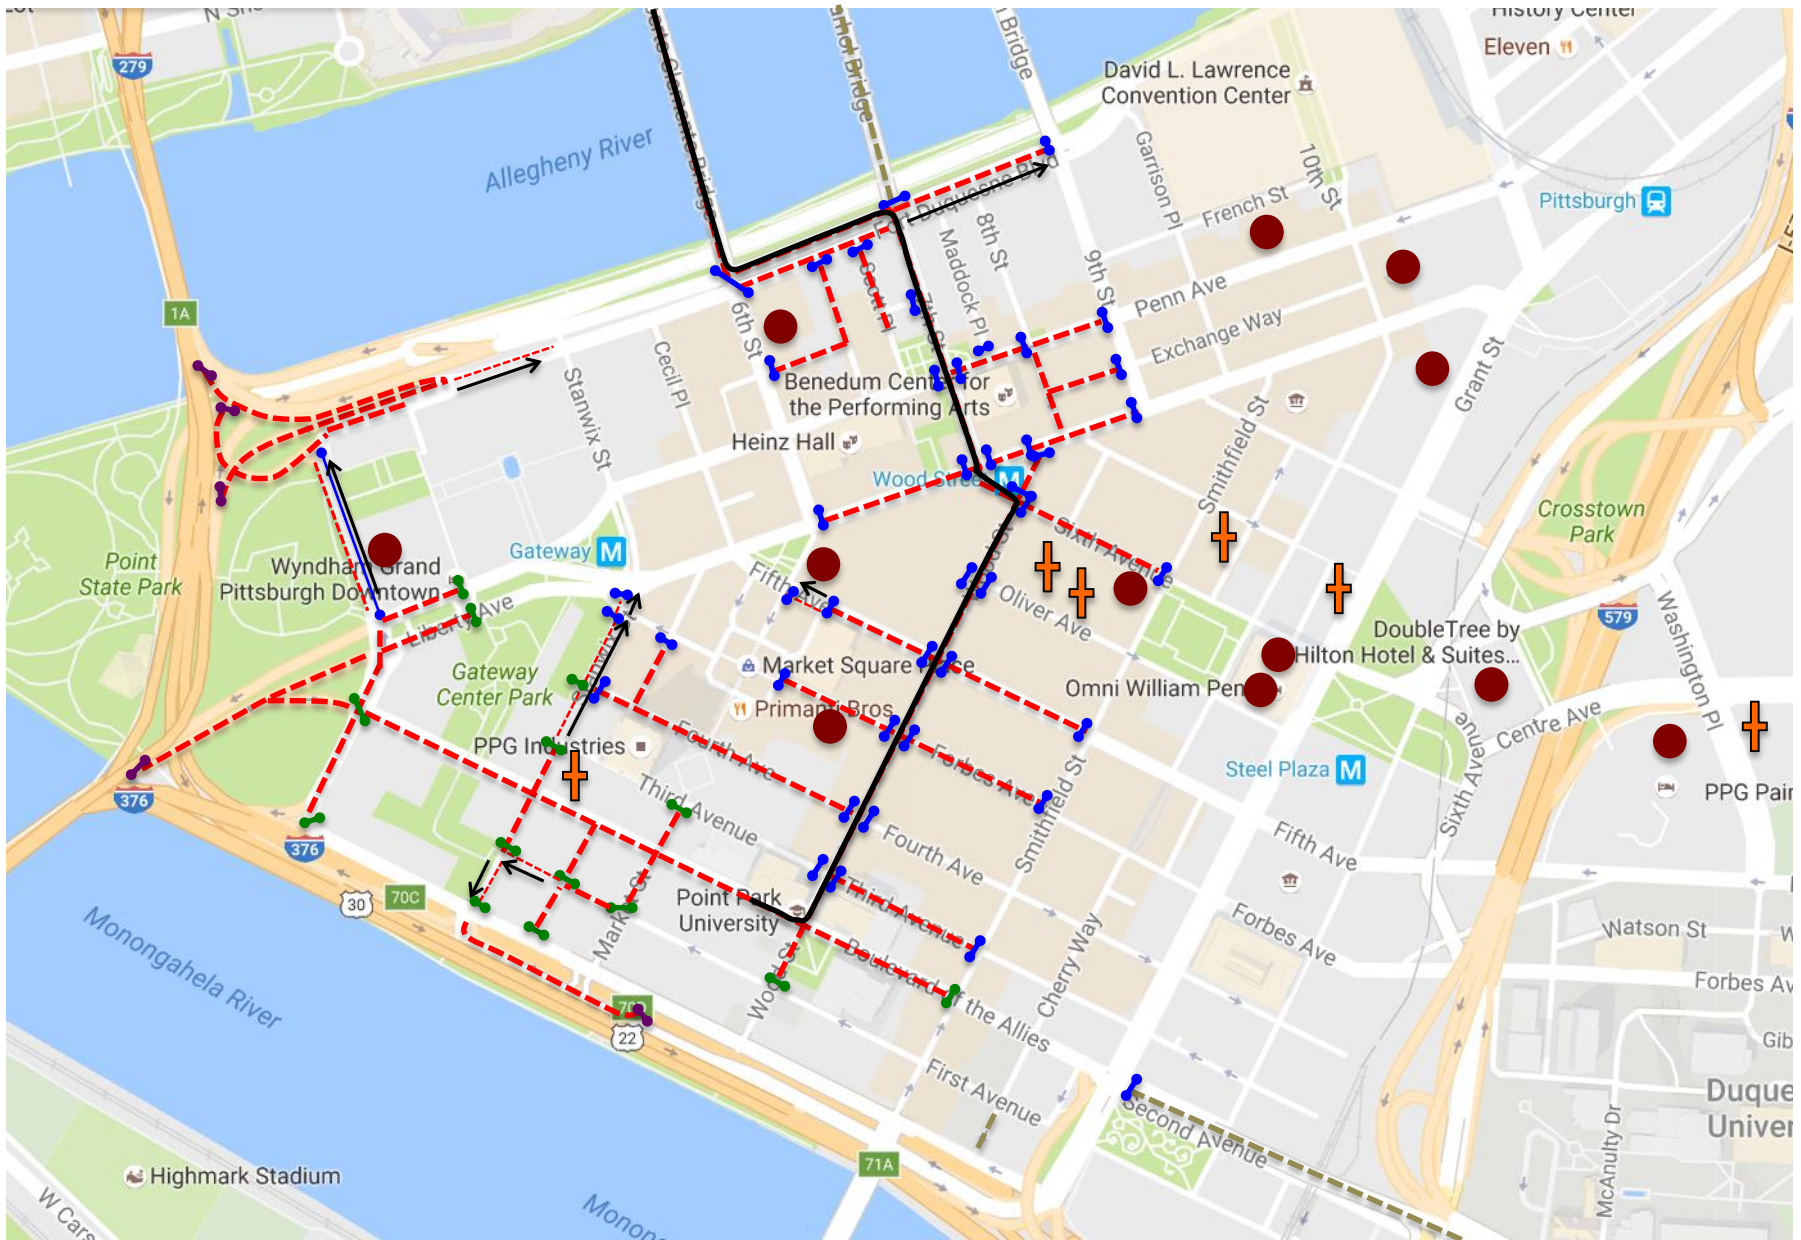

NORTH SIDE

Saturday 7:15 AM – Saturday 9:00 AM

5K

- = Road Closed
- = Road Closed Due to Construction & Pirates Game
- = Road Reversal – Emergency Vehicles Only
- = Road Block
- = Rae-Lyn Road Block
- = Penn Dot Road Block
- = Hotel
- = Church
- = One-Way Traffic

DOWNTOWN

(5/6) Saturday, 7:15 AM – (5/6) Saturday, 12:30 PM

- = Road Closed
- = Road Closed Due to Construction & Pirates Game
- = Road Reversal – Emergency Vehicles Only
- = Road Block
- = Rae-Lyn Road Block
- = Penn Dot Road Block
- = Hotel
- = Church
- = One-Way Traffic

NORTH SIDE

(5/6) Saturday, 9:00 AM – 12:30 PM

KIDS MARATHON

= Road Closed

= Road Closed Due to Construction & Pirates Game

= Road Reversal – Emergency Vehicles Only

= Road Block

= Rae-Lyn Road Block

= Penn Dot Road Block

= Hotel

= Church

= One-Way Traffic

DOWNTOWN

(5/6) Saturday after 12:30 PM

- = Road Closed
- = Road Closed Due to Construction & Pirates Game
- = Road Reversal – Emergency Vehicles Only
- = Road Block
- = Rae-Lyn Road Block
- = Penn Dot Road Block
- = Hotel
- = Church
- = One-Way Traffic