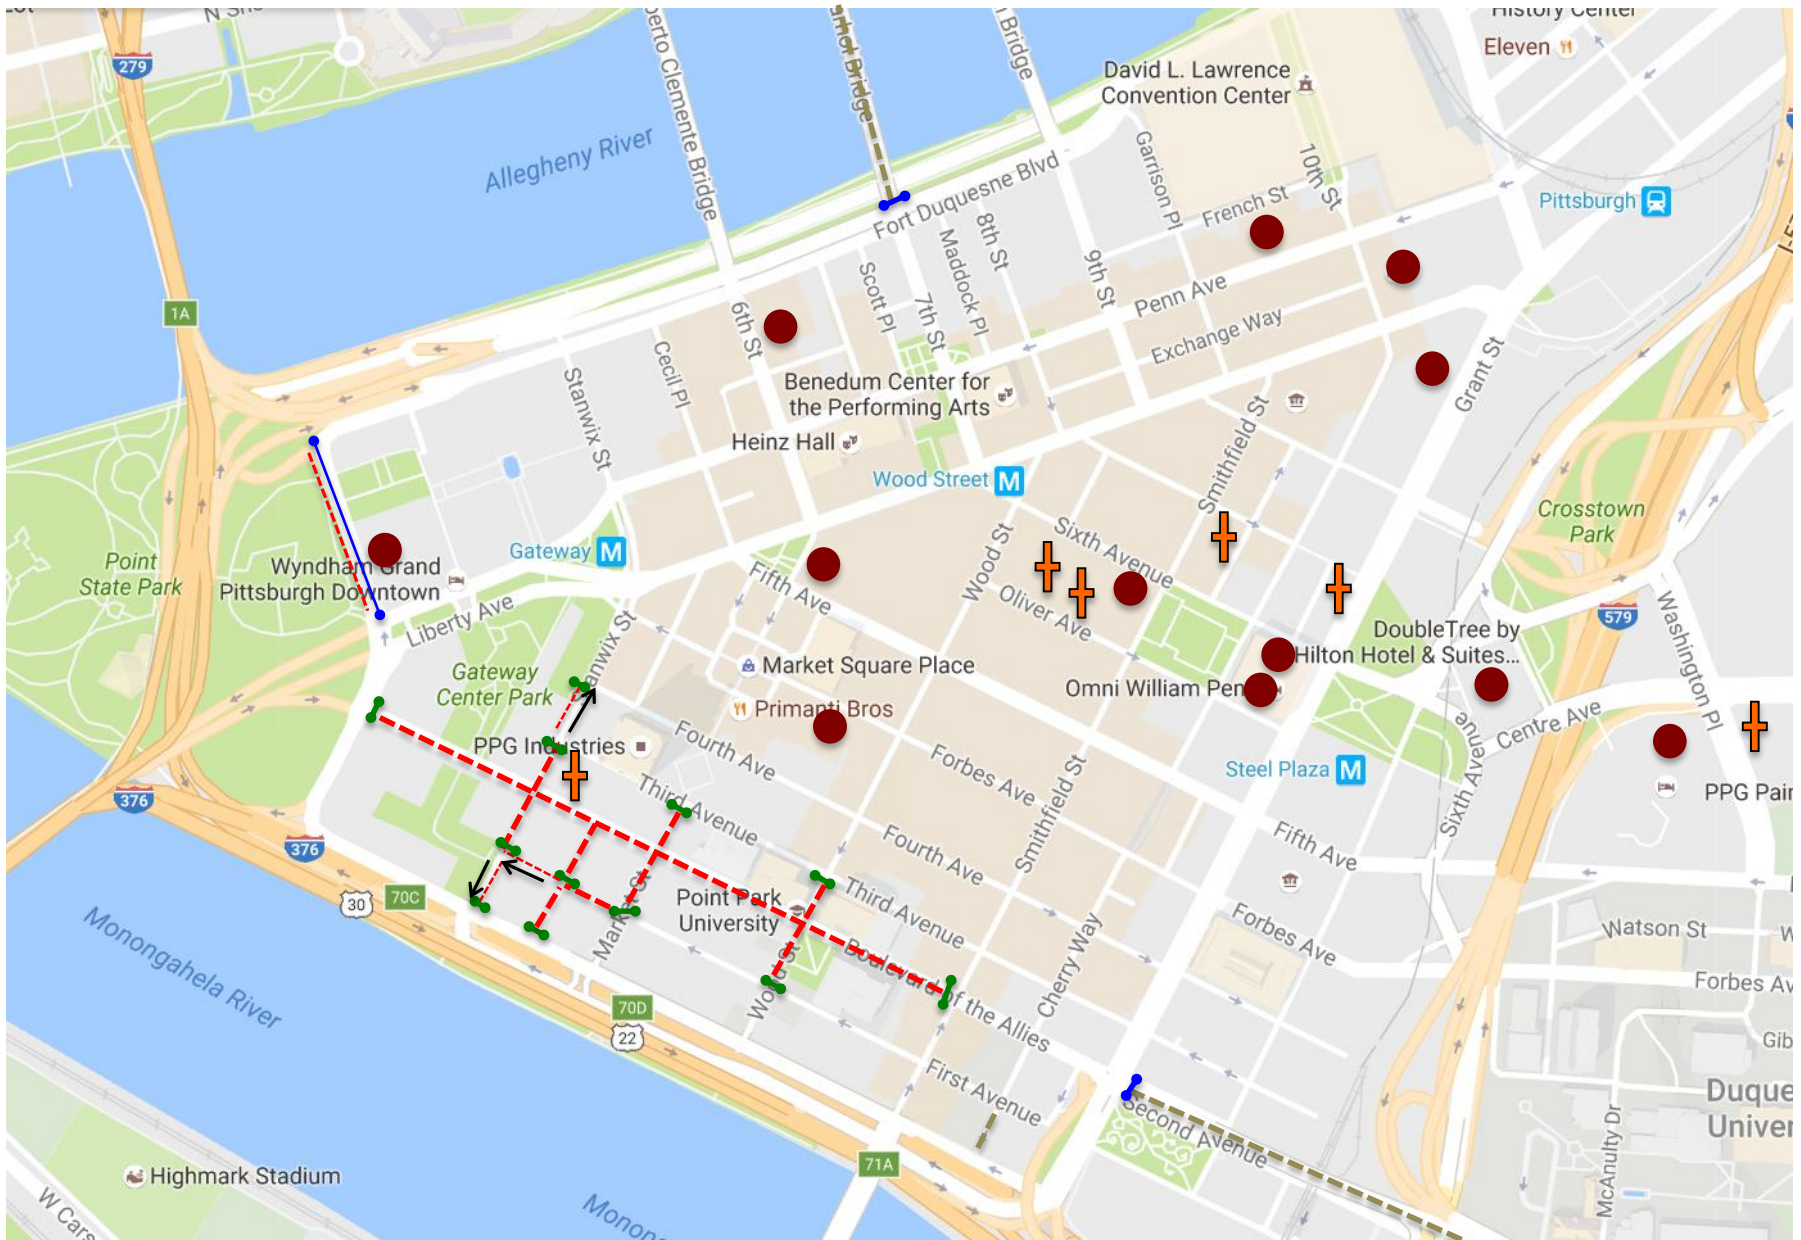

NORTH SIDE

Saturday 7:15 AM – Saturday 9:00 AM

5K

- = Road Closed
- = Road Closed Due to Construction & Pirates Game
- = Road Reversal – Emergency Vehicles Only
- = Road Block
- = Rae-Lyn Road Block
- = Penn Dot Road Block
- = Hotel
- = Church
- = One-Way Traffic

DOWNTOWN

(5/6) Saturday, 7:15 AM – (5/6) Saturday, 12:30 PM

- = Road Closed
- = Road Closed Due to Construction & Pirates Game
- = Road Reversal – Emergency Vehicles Only
- = Road Block
- = Rae-Lyn Road Block
- = Penn Dot Road Block
- = Hotel
- = Church
- = One-Way Traffic

NORTH SIDE

(5/6) Saturday, 9:00 AM – 12:30 PM

KIDS MARATHON

= Road Closed

= Road Closed Due to Construction & Pirates Game

= Road Reversal – Emergency Vehicles Only

= Road Block

= Rae-Lyn Road Block

= Penn Dot Road Block

= Hotel

= Church

= One-Way Traffic

DOWNTOWN

(5/6) Saturday after 12:30 PM

- = Road Closed
- = Road Closed Due to Construction & Pirates Game
- = Road Reversal – Emergency Vehicles Only
- = Road Block
- = Rae-Lyn Road Block
- = Penn Dot Road Block
- = Hotel
- = Church
- = One-Way Traffic