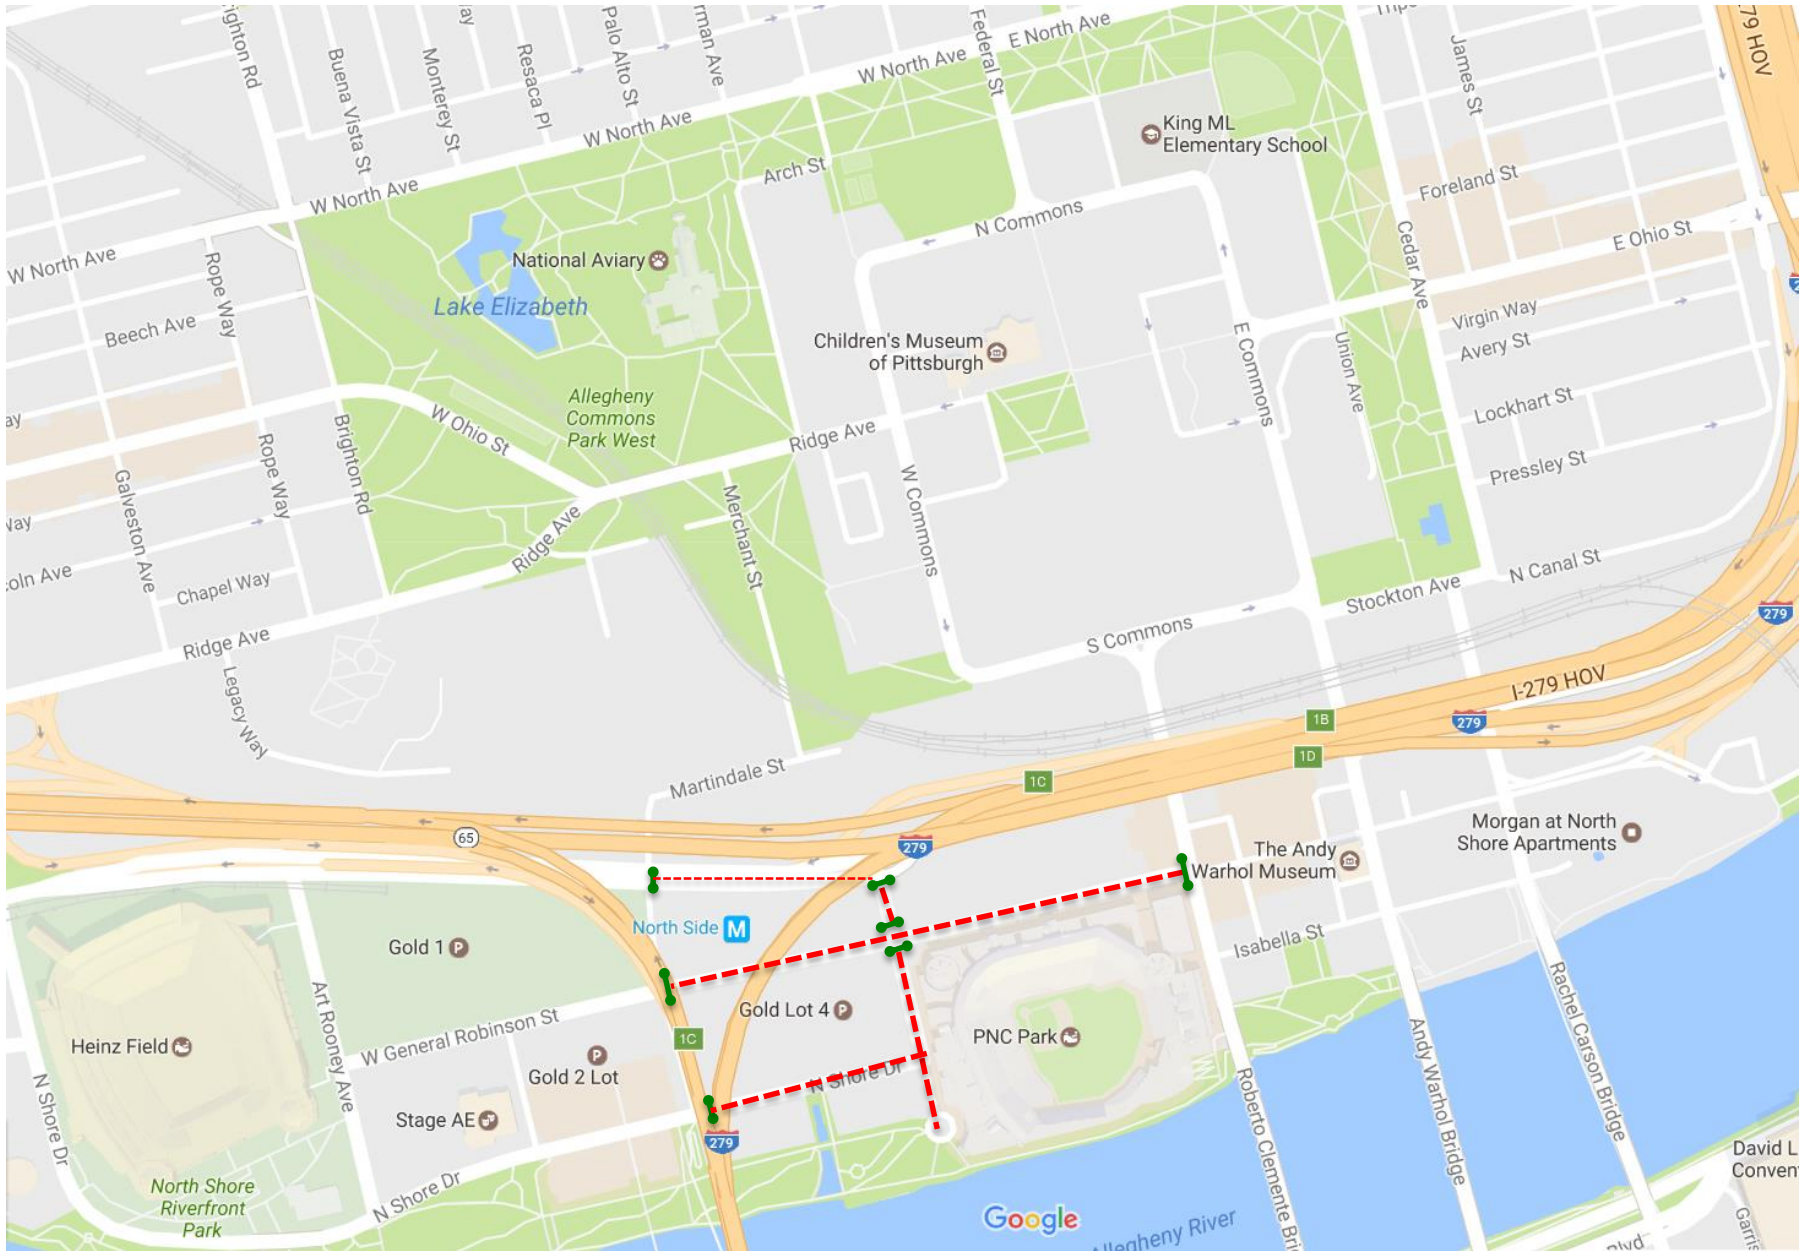

2017

UMPC Health Plan/UPMC Sports Medicine 5K
& Toyota Pittsburgh Kids Marathon
Road Closure Time Lapse

Saturday, May 6th, 2017

NORTH SIDE

(5/6) Saturday, 5:00 AM – 7:15 AM

- = Road Closed
- = Road Closed Due to Construction & Pirates Game
- = Road Reversal – Emergency Vehicles Only
- = Road Block
- = Rae-Lyn Road Block
- = Penn Dot Road Block
- = Hotel
- = Church
- = One-Way Traffic

NORTH SIDE

Saturday 7:15 AM – Saturday 9:00 AM

5K

- = Road Closed
- = Road Closed Due to Construction & Pirates Game
- = Road Reversal – Emergency Vehicles Only
- = Road Block
- = Rae-Lyn Road Block
- = Penn Dot Road Block
- = Hotel
- = Church
- = One-Way Traffic

DOWNTOWN

(5/6) Saturday, 7:15 AM – (5/6) Saturday, 12:30 PM

- = Road Closed
- = Road Closed Due to Construction & Pirates Game
- = Road Reversal – Emergency Vehicles Only
- = Road Block
- = Rae-Lyn Road Block
- = Penn Dot Road Block
- = Hotel
- = Church
- = One-Way Traffic

= Penn Dot Road Block

= Hotel

= Church

= One-Way Traffic

DOWNTOWN

(5/6) Saturday after 12:30 PM

- = Road Closed
- = Road Closed Due to Construction & Pirates Game
- = Road Reversal – Emergency Vehicles Only
- = Road Block
- = Rae-Lyn Road Block
- = Penn Dot Road Block
- = Hotel
- = Church
- = One-Way Traffic